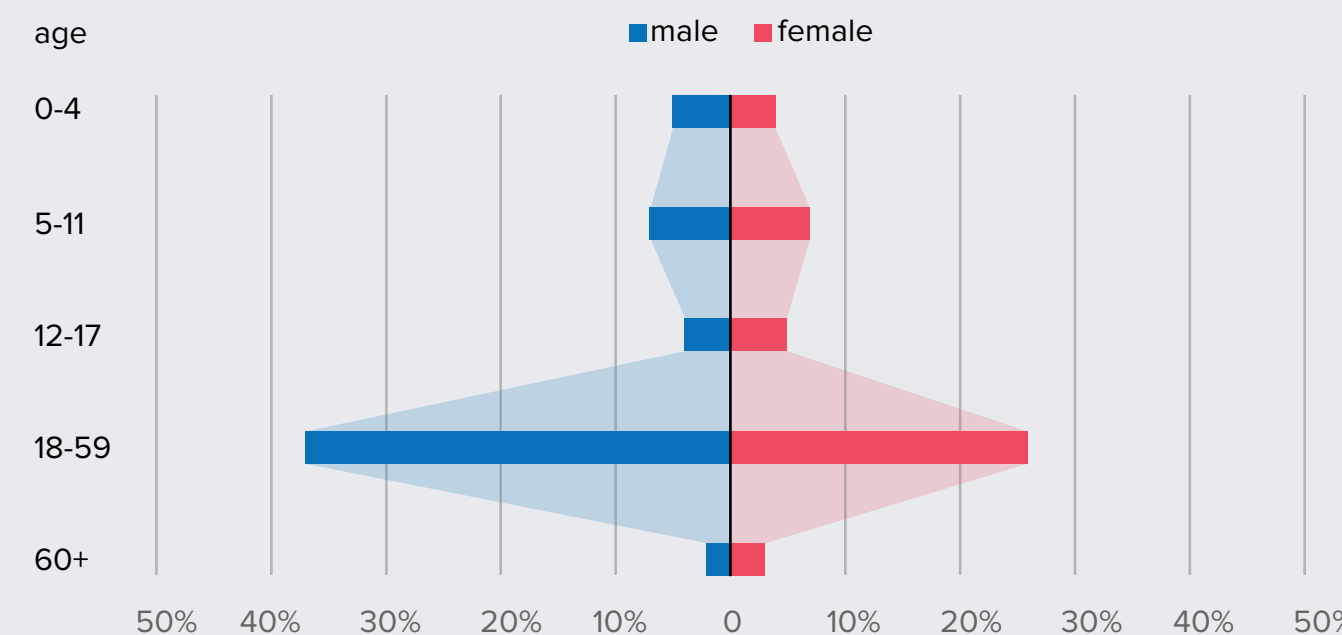

2,998

Türkiye	1,520
Lebanon	798
Jordan	482
Iraq	139
Egypt	59

Return Average

Daily Return Average in 2024:
97

Monthly Return Average in 2024:
2,998

Notes:

1. The numbers reported are only those verified or monitored by UNHCR and do not reflect the entire number of returns, which may be significantly higher.
2. Data until approximately 31 January 2024.
3. Data from 1 January 2016 to approximately 31 January 2024.

* Data for Lebanon includes only those verified by UNHCR; General Security reported additional figures from their Group Returns.

Return Trends

31 January 2024 / Türkiye, Lebanon, Jordan, Iraq, and Egypt

Return Trends per Country

Return by Governorate of Origin (in 2024)

Return by Sex & Age (in 2024)

Monthly Regional Return Development (in 2024)

Resettlement Trends

31 January 2024 / Türkiye, Lebanon, Jordan, Iraq, and Egypt