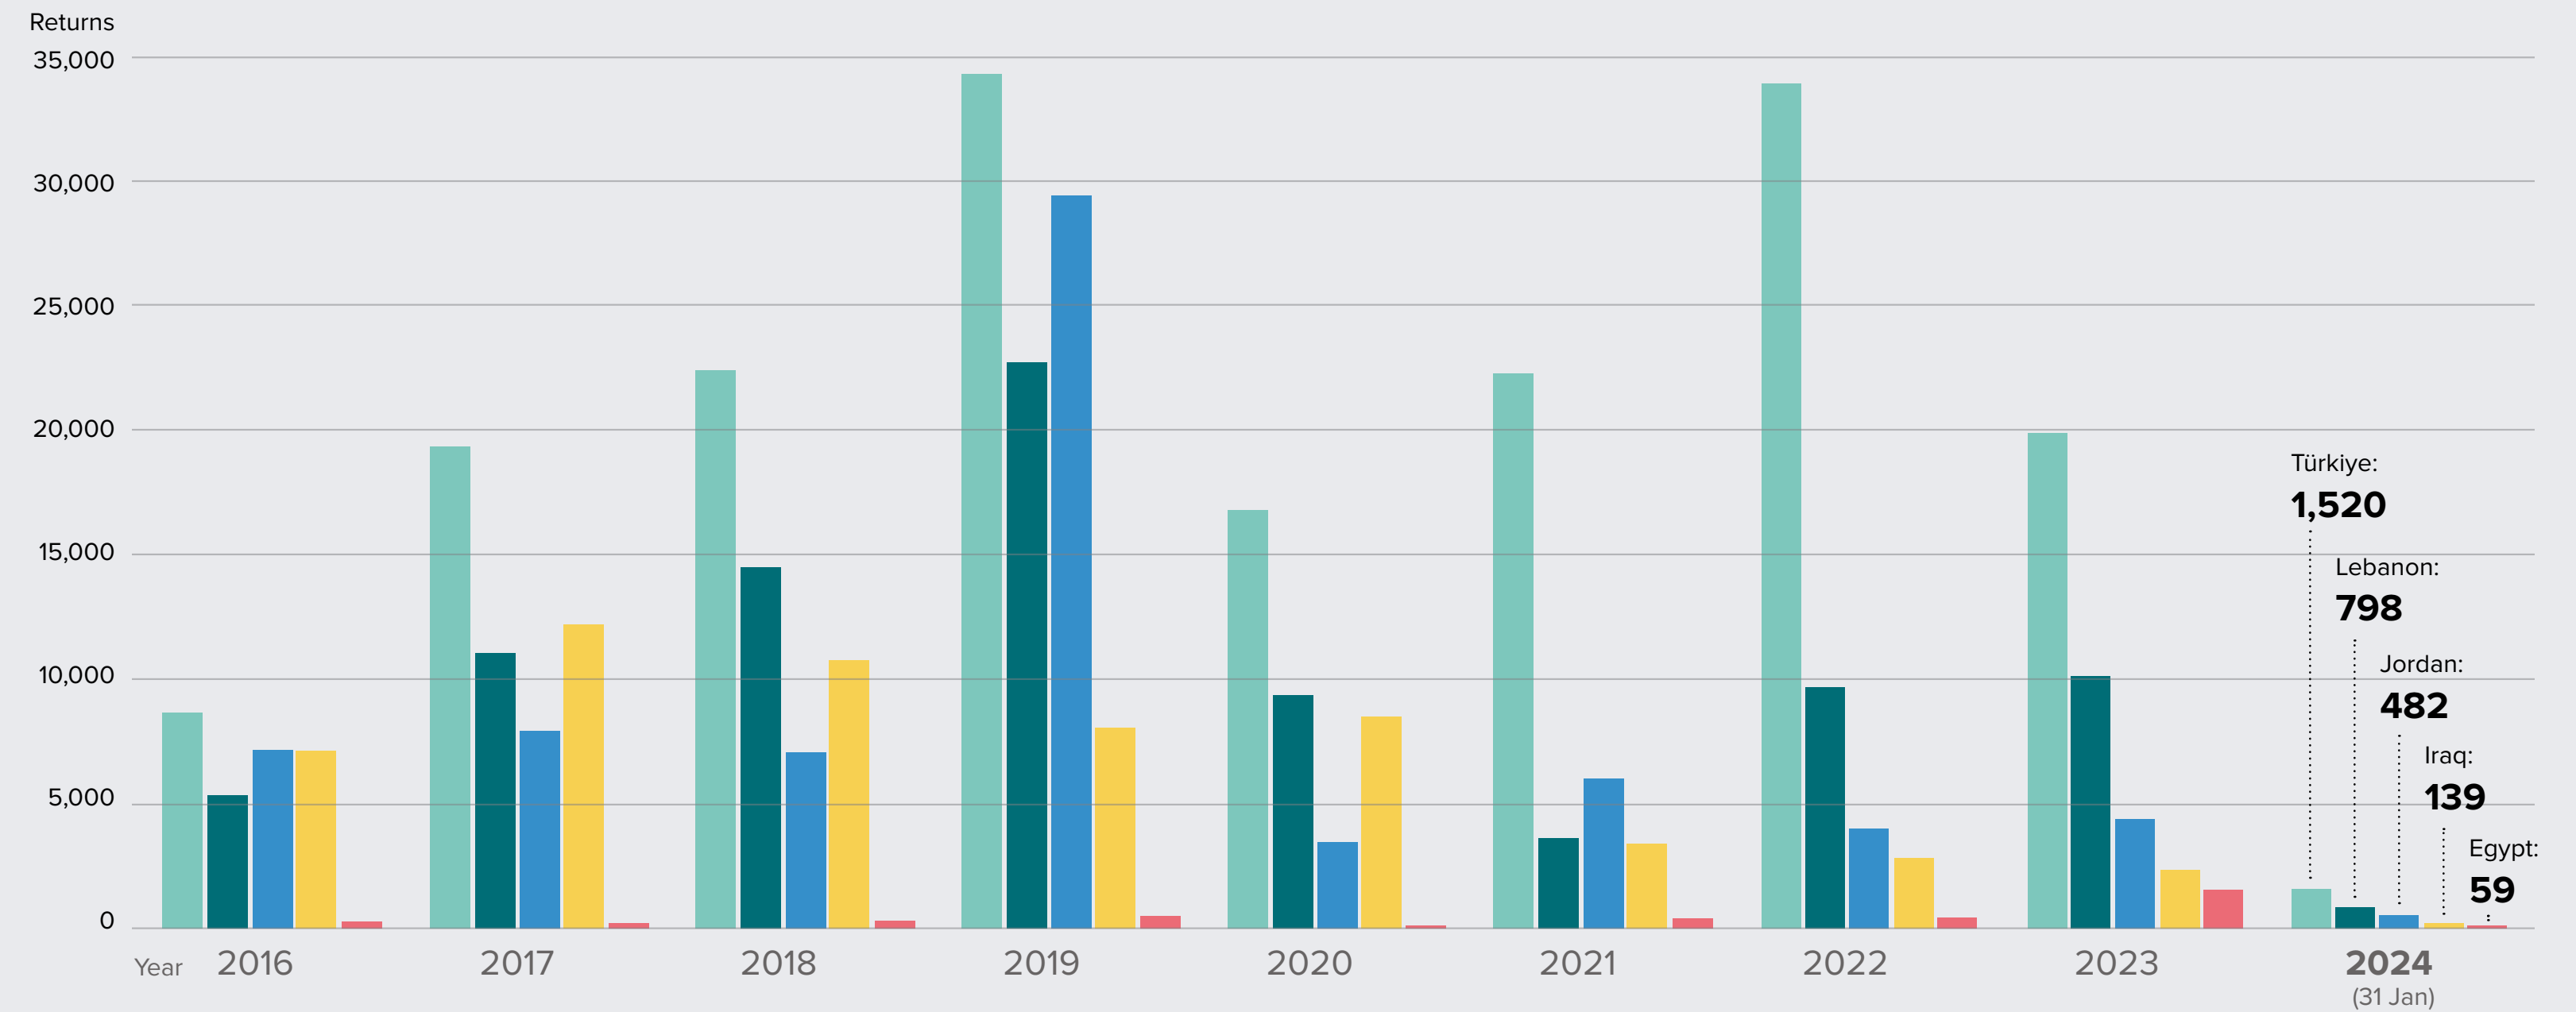

Return Trends

31 January 2024 / Türkiye, Lebanon, Jordan, Iraq, and Egypt

Total Monitored Returns since 2016

395,191

Türkiye	179,143
Lebanon*	87,218
Jordan	69,680
Iraq	55,350
Egypt	3,800

Total Monitored Returns so far in 2024

2,998

Türkiye	1,520
Lebanon	798
Jordan	482
Iraq	139
Egypt	59

Return Average

Daily Return Average in 2024:
97

Monthly Return Average in 2024:
2,998

Notes:

1. The numbers reported are only those verified or monitored by UNHCR and do not reflect the entire number of returns, which may be significantly higher.
2. Data until approximately 31 January 2024.
3. Data from 1 January 2016 to approximately 31 January 2024.

* Data for Lebanon includes only those verified by UNHCR; General Security reported additional figures from their Group Returns.

Return Trends

31 January 2024 / Türkiye, Lebanon, Jordan, Iraq, and Egypt

Return Trends per Country

Return by Governorate of Origin (in 2024)

Return by Sex & Age (in 2024)

Monthly Regional Return Development (in 2024)

Resettlement Trends

31 January 2024 / Türkiye, Lebanon, Jordan, Iraq, and Egypt