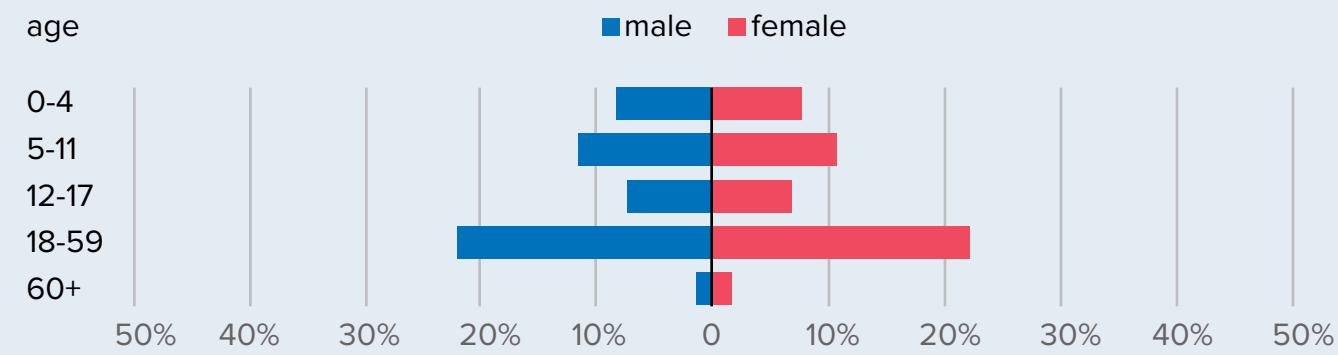

(Total includes Türkiye, Lebanon, Jordan, Iraq, Egypt, and North Africa)

Demography

Registered Syrian Refugees

5,095,219

Registered Syrian Refugees (in-camp)

285,097

Registered Syrian Refugees (urban, peri-urban, rural areas)

4,810,122

Key Facts

Click on the below for additional information

48% of the registered Syrian refugees are children under the age of 18.

94% of Syrian refugees across the region reside within the host community, mainly in urban areas; **6%** reside in camps.