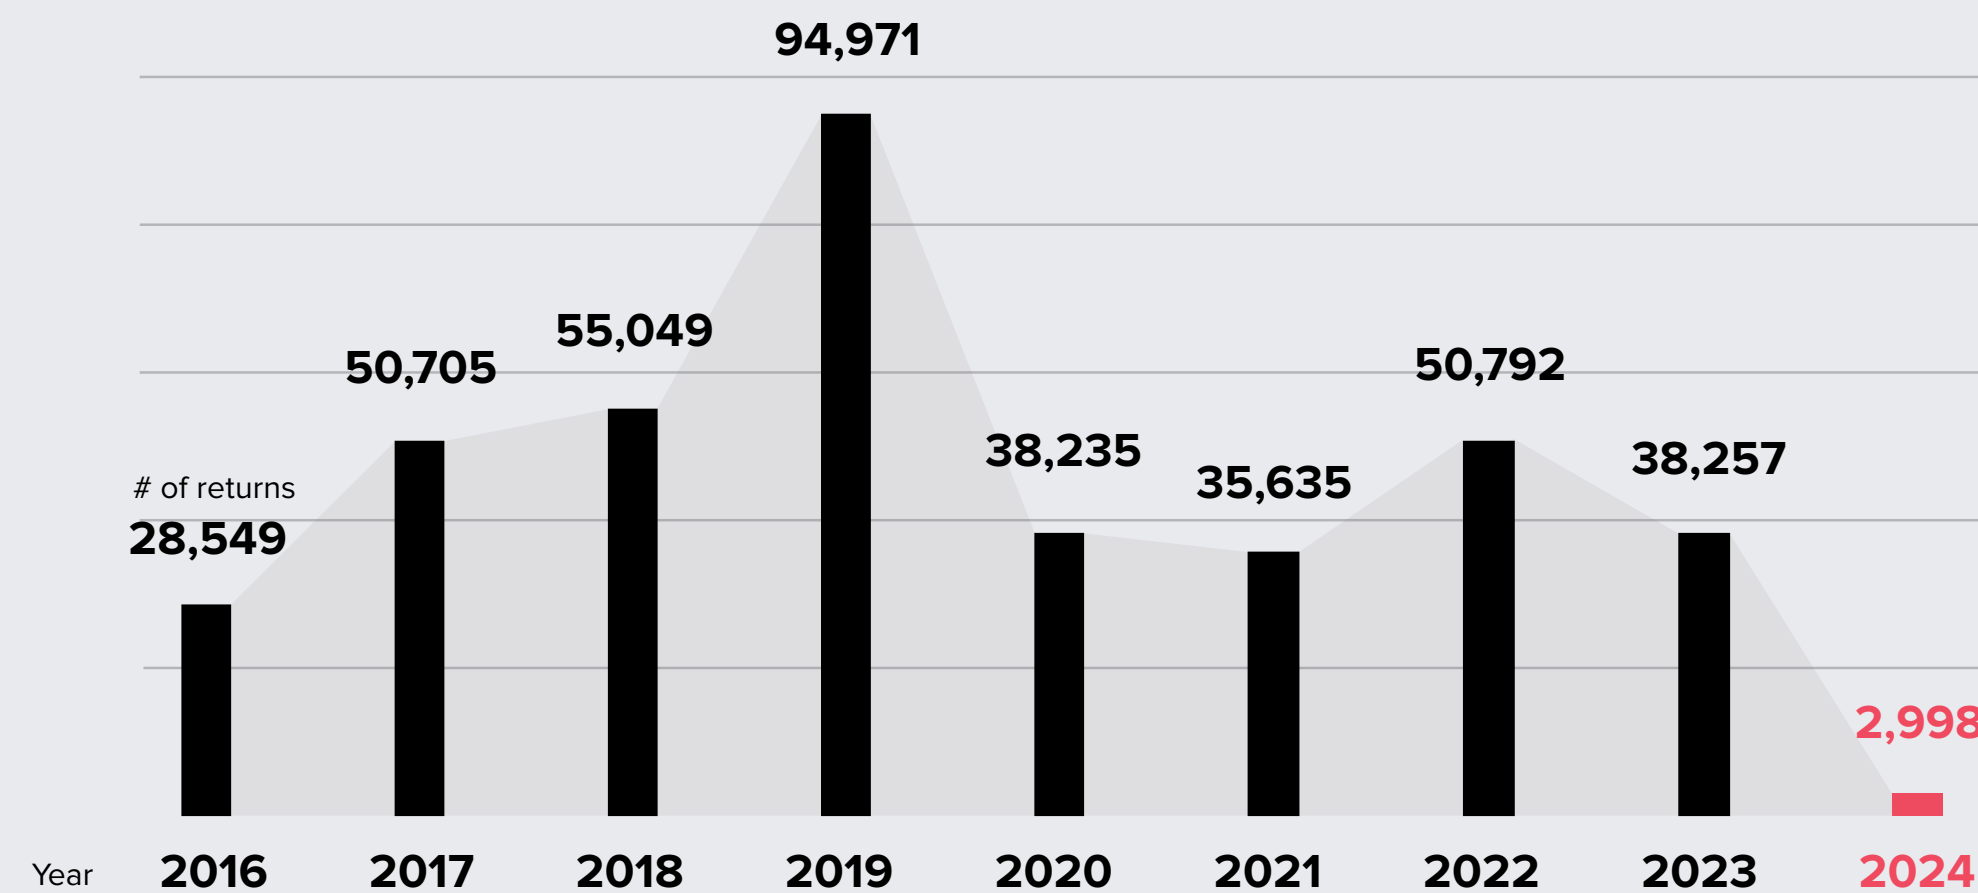

Registered Syrian Refugees in Host Countries

5,095,219

total Registered Syrian Refugees as of 31 January 2024

(Total includes Türkiye, Lebanon, Jordan, Iraq, Egypt, and North Africa)

[More on Population](#)

Regional Returns per Year

Return Trend

395,191
Total Refugee Returns from 01 January 2016 to 31 January 2024

2,998
Total Refugee Returns so far in 2024

[More on Return](#)

Resettlement

[More on Resettlement](#)