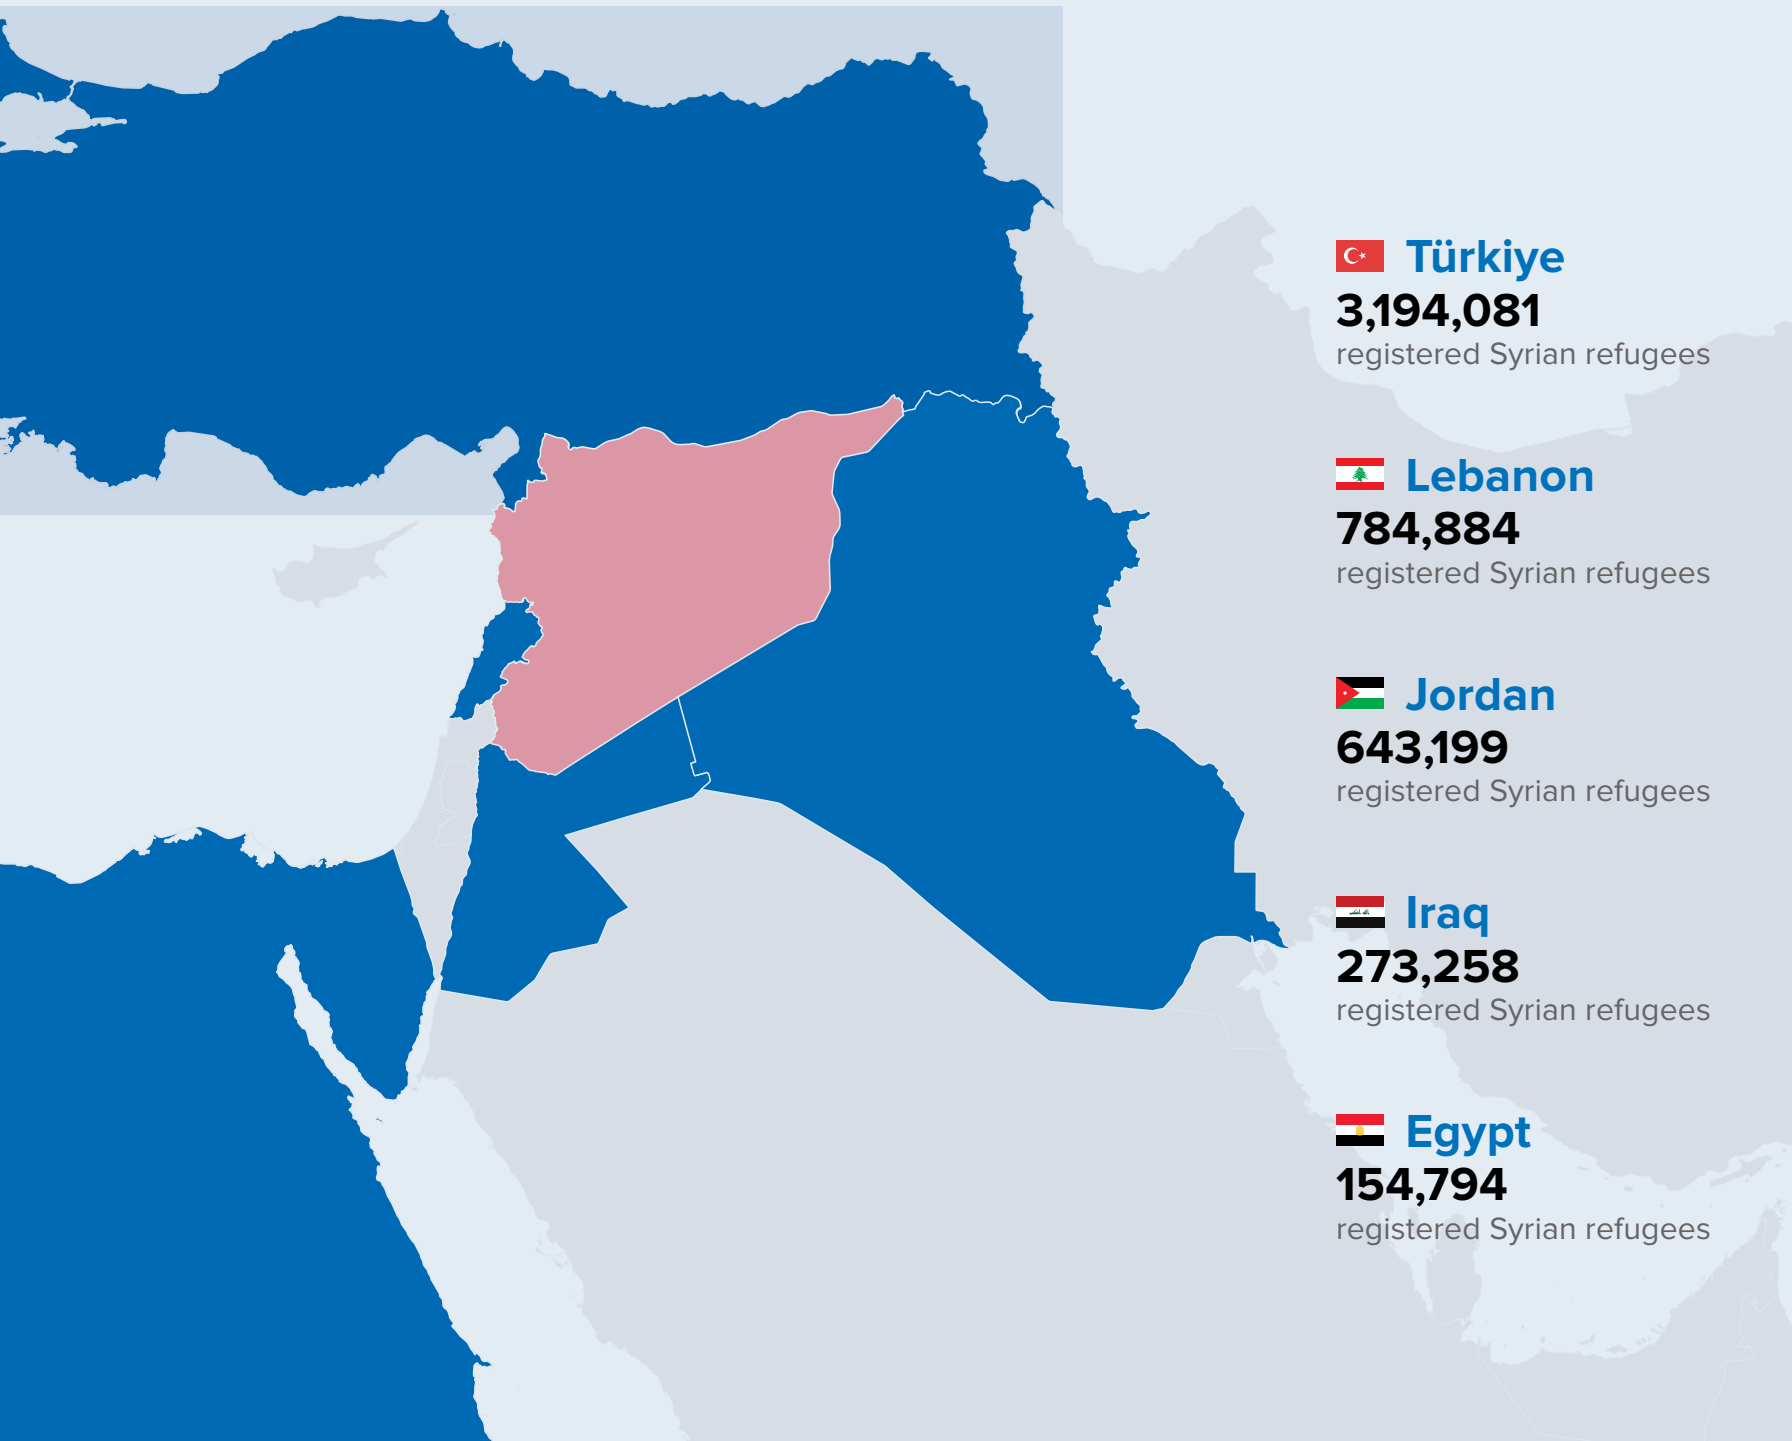

Registered Syrian Refugees in Host Countries

31 January 2024 / Türkiye, Lebanon, Jordan, Iraq, and Egypt

Registered Syrian Refugees in Host Countries

5,095,219

total Registered Syrian Refugees so far in 2024

(Total includes Türkiye, Lebanon, Jordan, Iraq, Egypt, and North Africa)