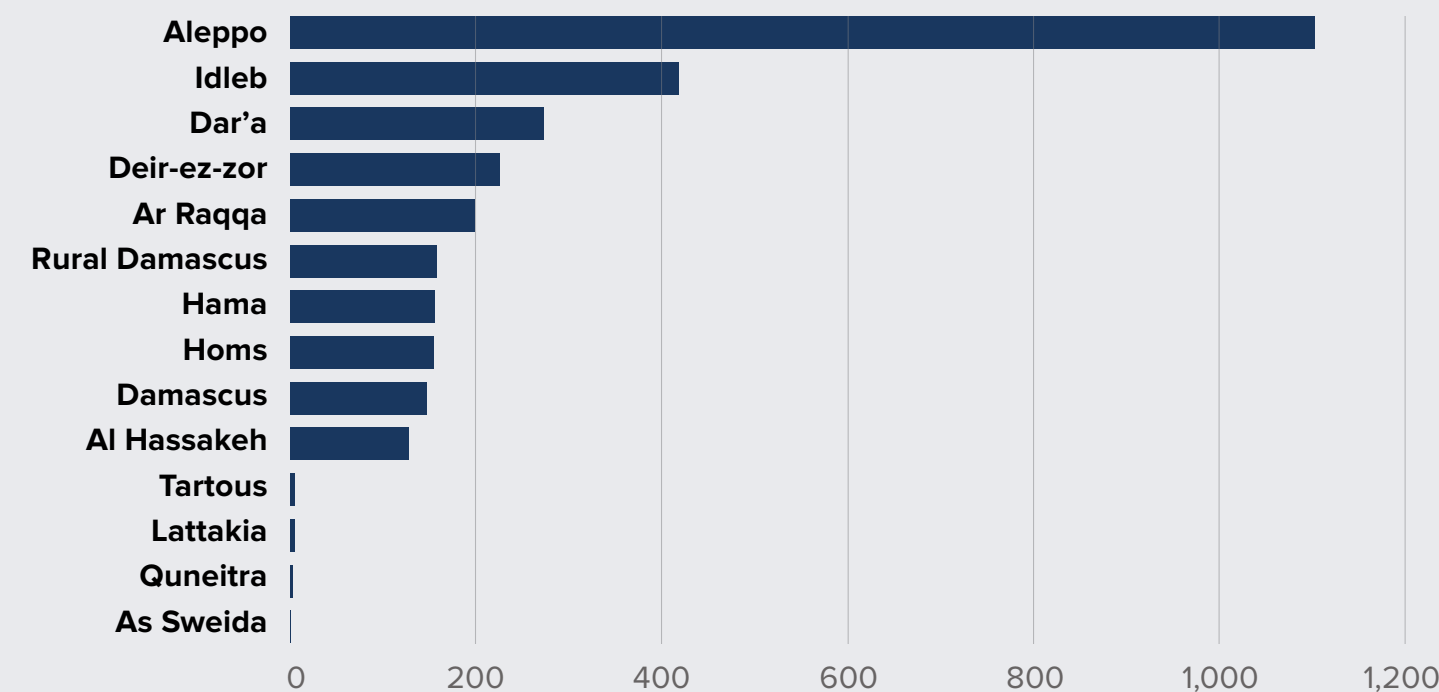

2,998

Türkiye	1,520
Lebanon	798
Jordan	482
Iraq	139
Egypt	59

Return Average

Daily Return Average in 2024:
97

Monthly Return Average in 2024:
2,998

Notes:

1. The numbers reported are only those verified or monitored by UNHCR and do not reflect the entire number of returns, which may be significantly higher.
2. Data until approximately 31 January 2024.
3. Data from 1 January 2016 to approximately 31 January 2024.

* Data for Lebanon includes only those verified by UNHCR; General Security reported additional figures from their Group Returns.

Return Trends

31 January 2024 / Türkiye, Lebanon, Jordan, Iraq, and Egypt

Return Trends per Country

Return by Governorate of Origin (in 2024)

Return by Sex & Age (in 2024)

Monthly Regional Return Development (in 2024)

Resettlement Trends

31 January 2024 / Türkiye, Lebanon, Jordan, Iraq, and Egypt

Resettlement Submissions & Departures so far in 2024

2024 Submissions and Resubmissions
3,344

2024 Departures
1,998

Egypt

112
Submissions so far in 2024
169
Departures so far in 2024

Lebanon

882
Submissions so far in 2024
374
Departures so far in 2024