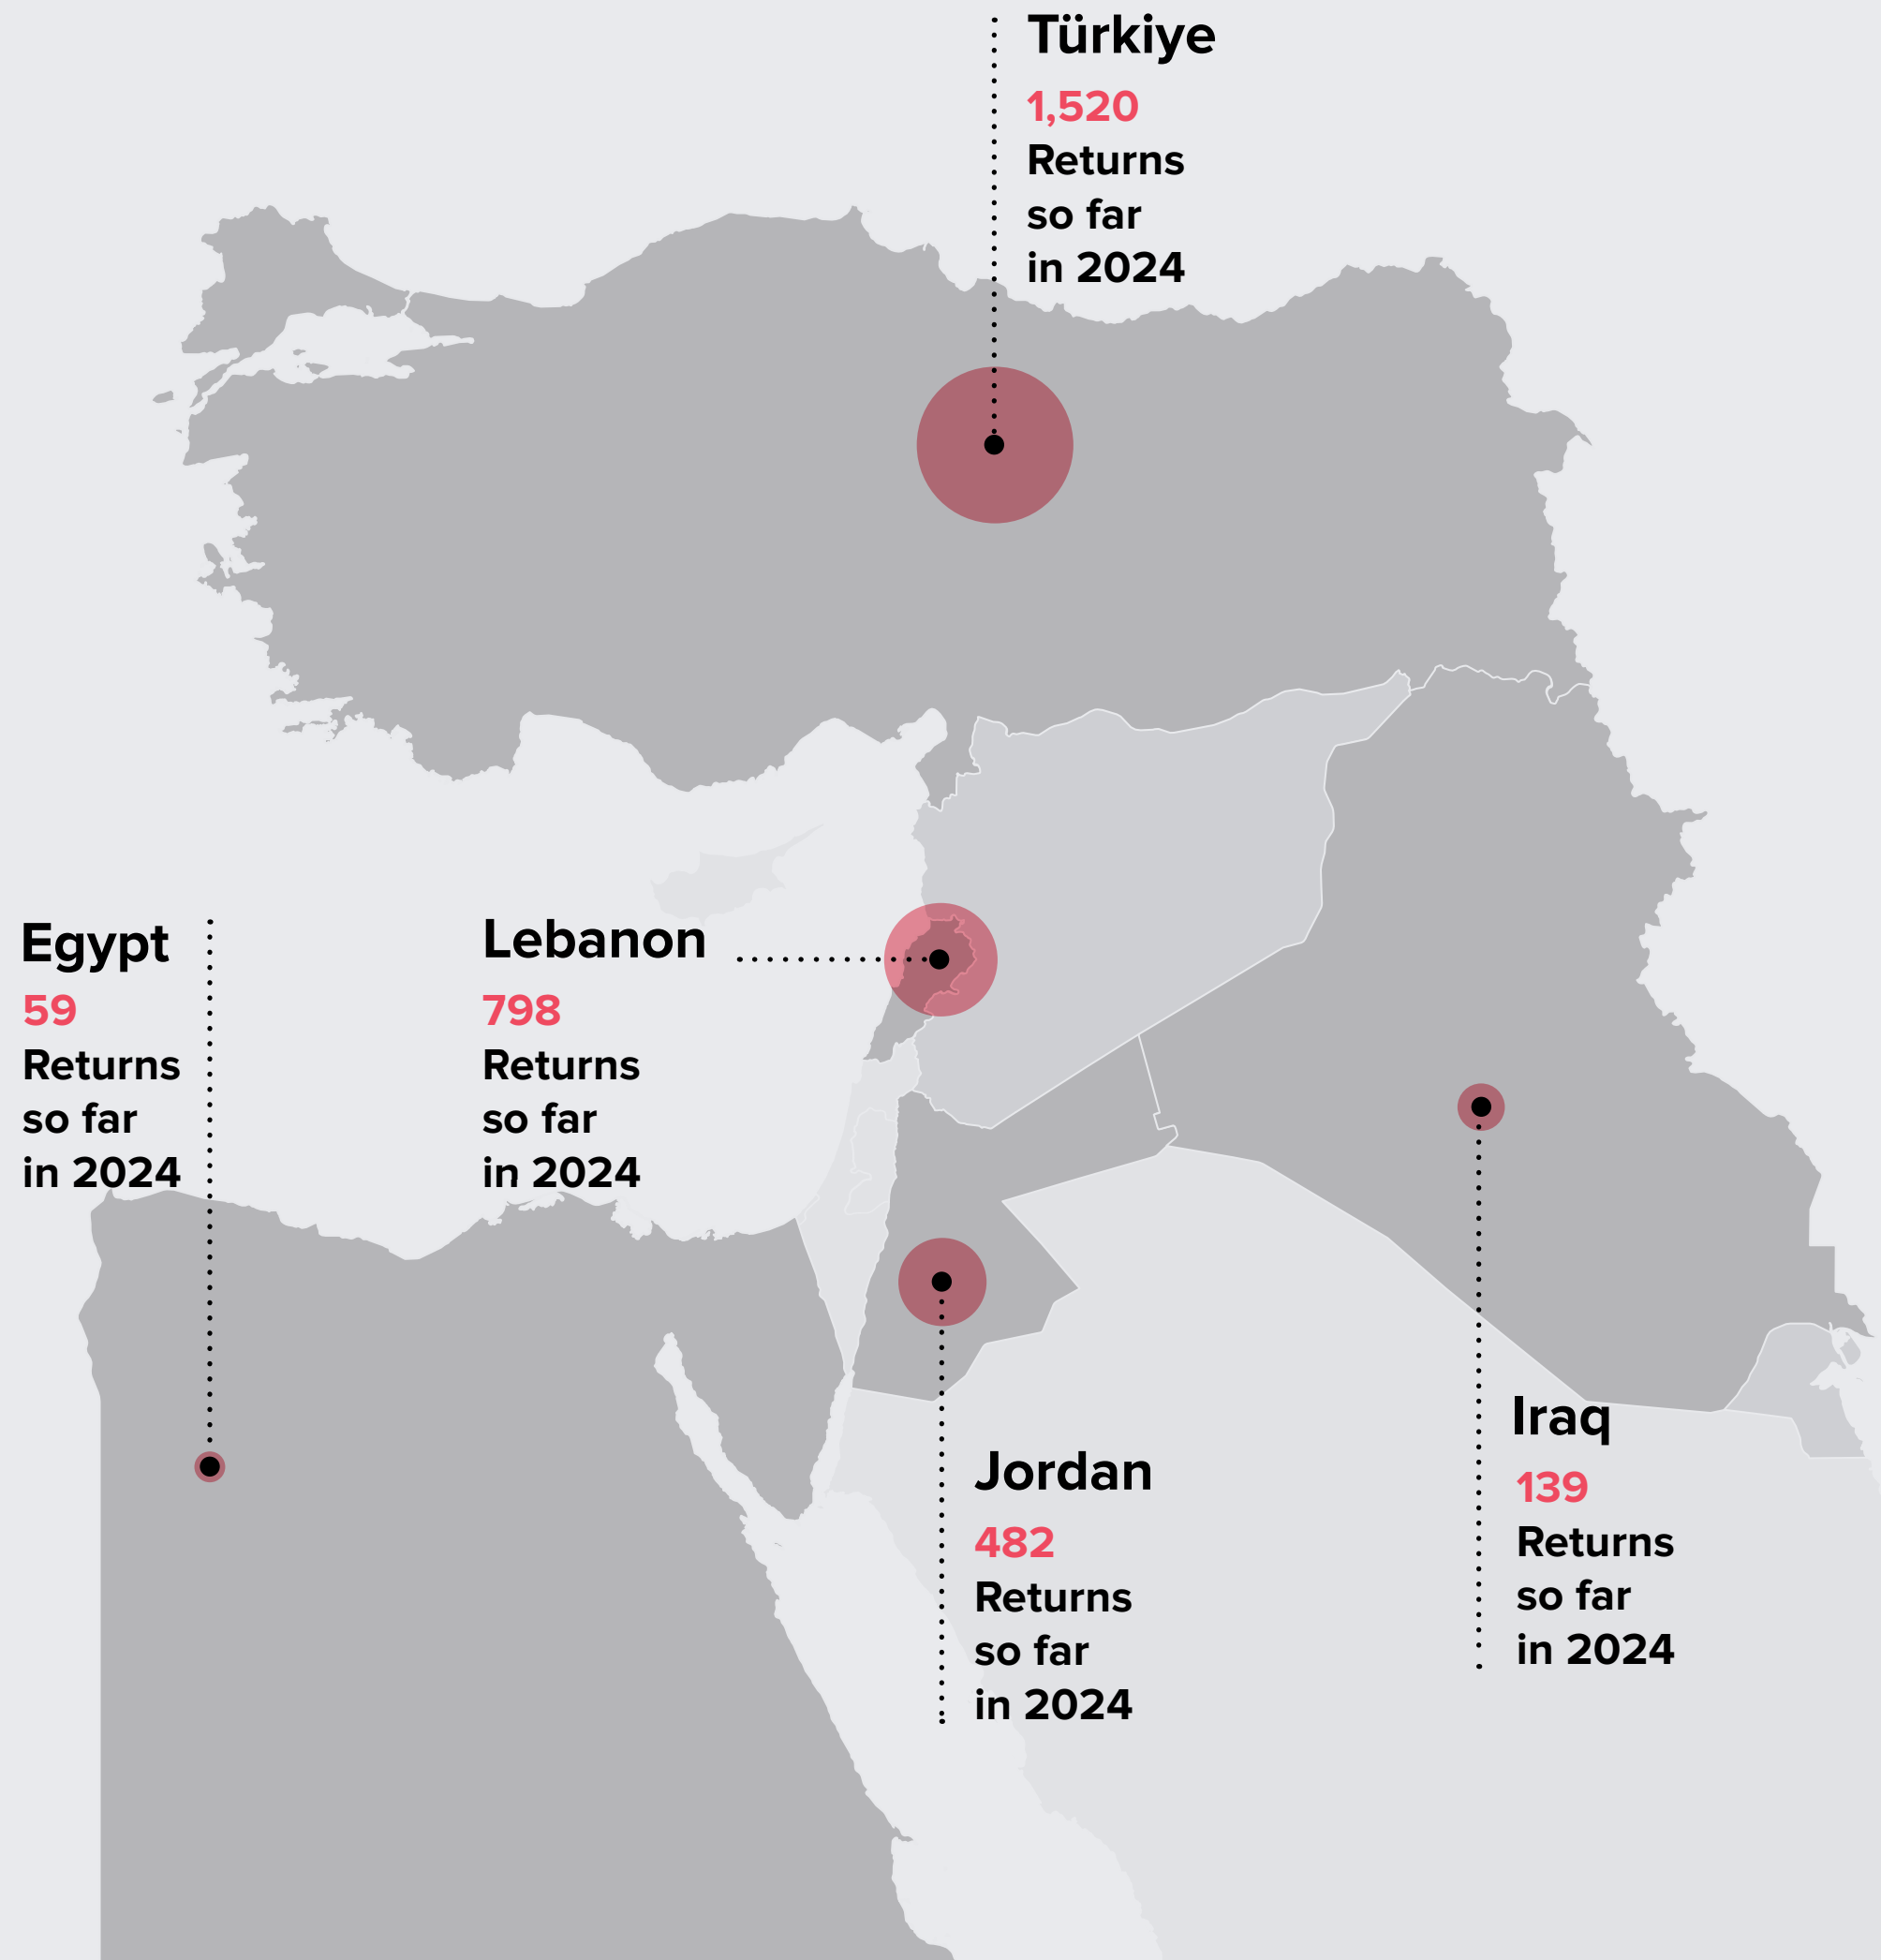

Return Trends

31 January 2024 / Türkiye, Lebanon, Jordan, Iraq, and Egypt

Total Monitored Returns since 2016

395,191

Türkiye	179,143
Lebanon*	87,218
Jordan	69,680
Iraq	55,350
Egypt	3,800

Total Monitored Returns so far in 2024

2,998

Türkiye	1,520
Lebanon	798
Jordan	482
Iraq	139
Egypt	59

Return Average

Daily Return Average in 2024:
97

Monthly Return Average in 2024:
2,998

Notes:

1. The numbers reported are only those verified or monitored by UNHCR and do not reflect the entire number of returns, which may be significantly higher.
2. Data until approximately 31 January 2024.
3. Data from 1 January 2016 to approximately 31 January 2024.

* Data for Lebanon includes only those verified by UNHCR; General Security reported additional figures from their Group Returns.