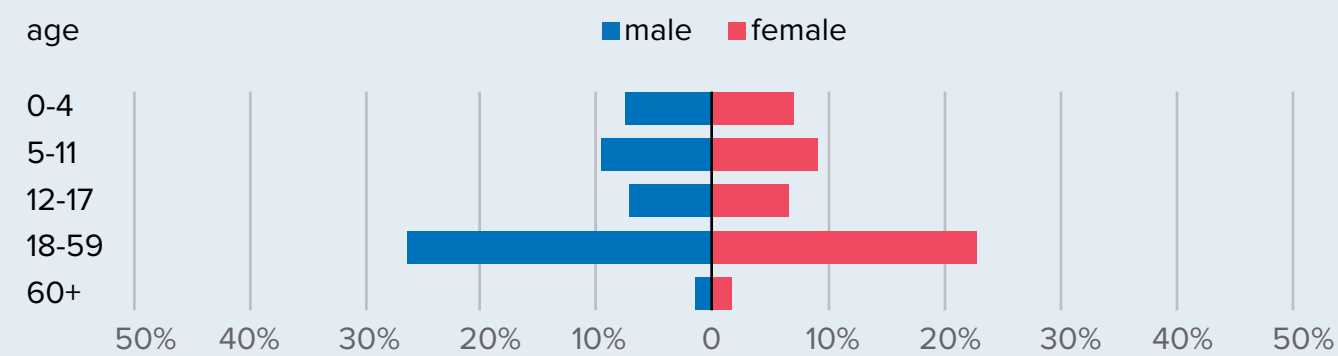

(Total includes Türkiye, Lebanon, Jordan, Iraq, Egypt, and North Africa)

Demography

Registered Syrian Refugees

5,095,219

Registered Syrian Refugees (in-camp)

285,097

Registered Syrian Refugees (urban, peri-urban, rural areas)

4,810,122

Key Facts

Click on the below for additional information

48% of the registered Syrian refugees are children under the age of 18.

94% of Syrian refugees across the region reside within the host community, mainly in urban areas; **6%** reside in camps.