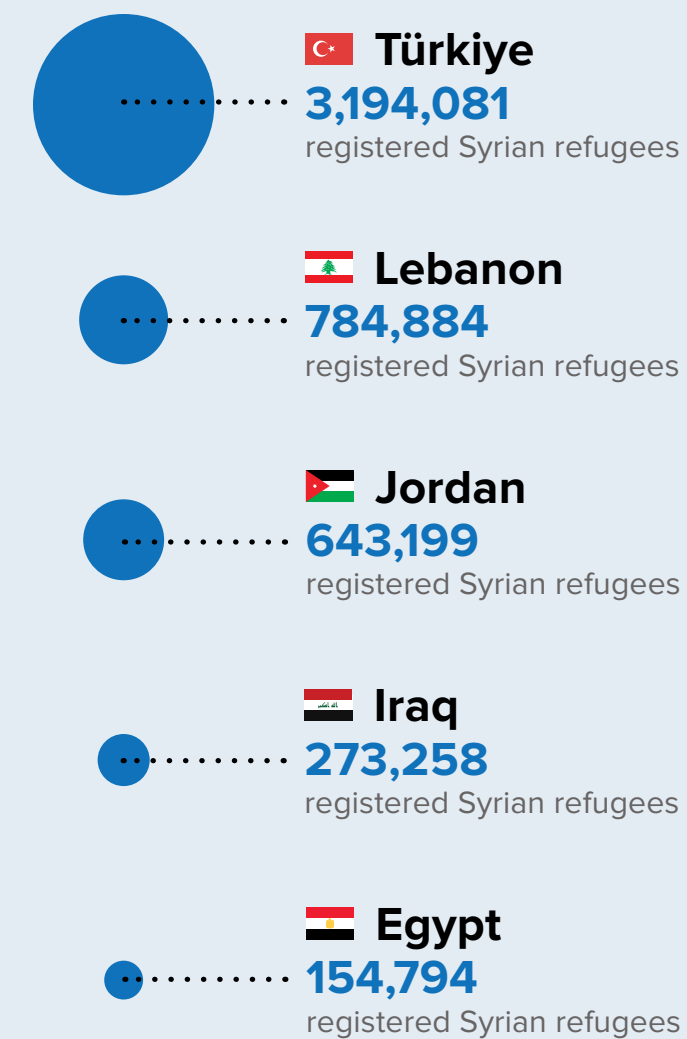

Registered Syrian Refugees in Host Countries

5,095,219

total Registered Syrian Refugees as of 31 January 2024

(Total includes Türkiye, Lebanon, Jordan, Iraq, Egypt, and North Africa)

[More on Population](#)

Regional Returns per Year

Return Trend

395,191
Total Refugee Returns from 01 January 2016 to 31 January 2024

2,998
Total Refugee Returns so far in 2024

[More on Return](#)

Resettlement

[More on Resettlement](#)

Registered Syrian Refugees in Host Countries

31 January 2024 / Türkiye, Lebanon, Jordan, Iraq, and Egypt

Registered Syrian Refugees in Host Countries

5,095,219

total Registered Syrian Refugees so far in 2024

2,998

Türkiye	1,520
Lebanon	798
Jordan	482
Iraq	139
Egypt	59

Return Average

Daily Return Average in 2024:
97

Monthly Return Average in 2024:
2,998

Notes:

1. The numbers reported are only those verified or monitored by UNHCR and do not reflect the entire number of returns, which may be significantly higher.
2. Data until approximately 31 January 2024.
3. Data from 1 January 2016 to approximately 31 January 2024.