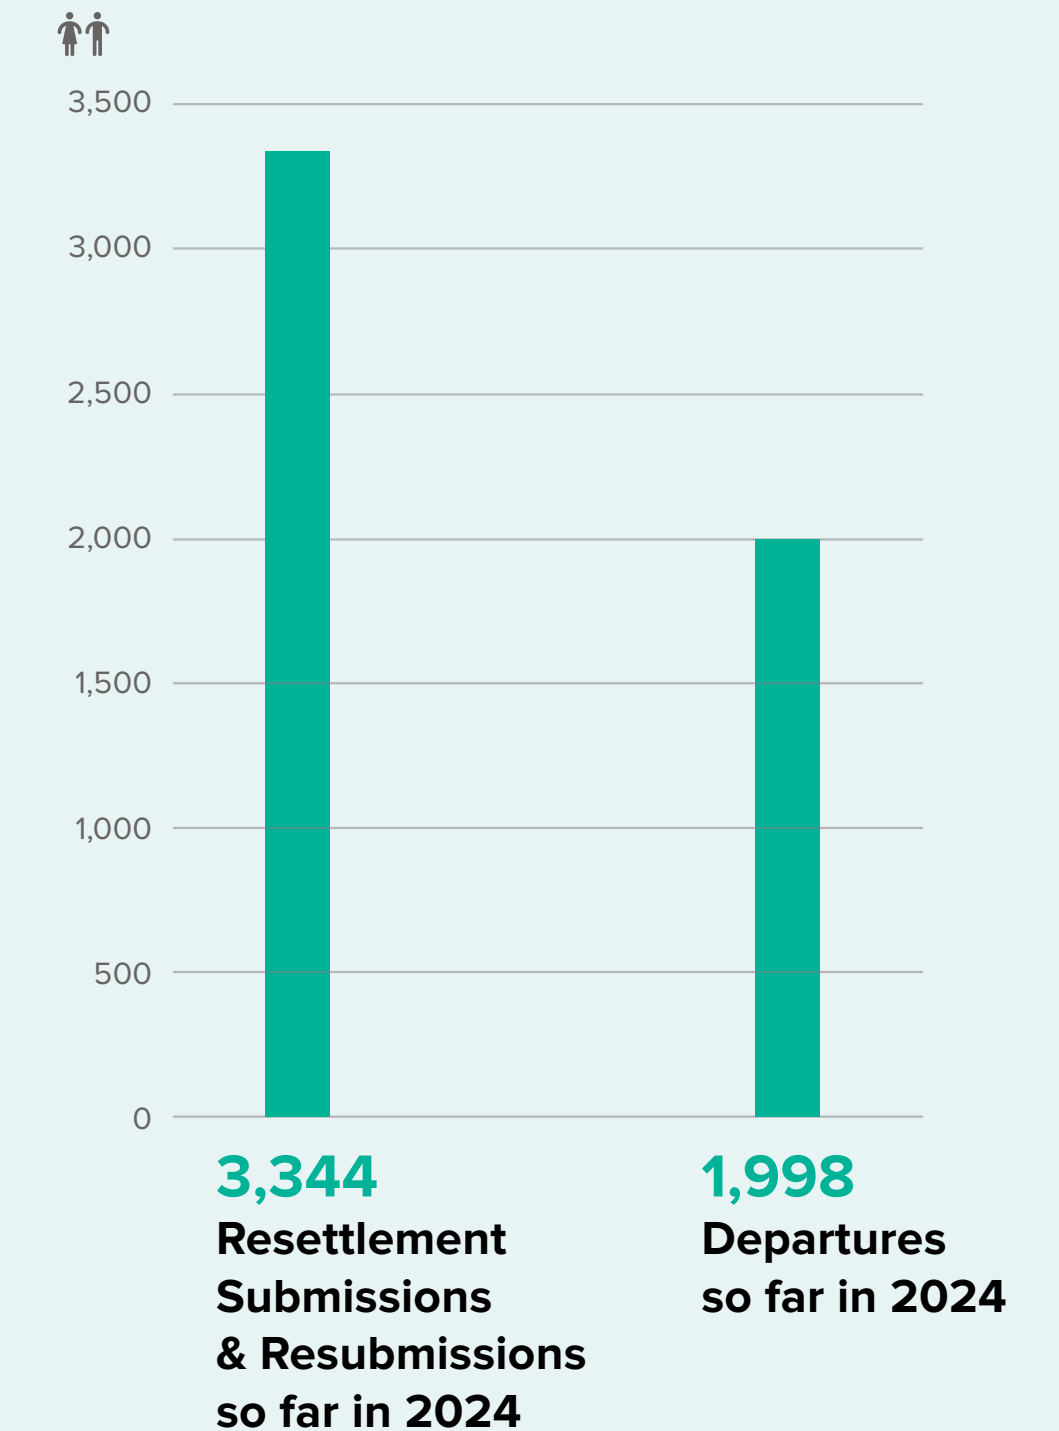

Registered Syrian Refugees in Host Countries

5,095,219

total Registered Syrian Refugees as of 31 January 2024

(Total includes Türkiye, Lebanon, Jordan, Iraq, Egypt, and North Africa)

[More on Population](#)

Regional Returns per Year

Return Trend

395,191
Total Refugee Returns from 01 January 2016 to 31 January 2024

2,998
Total Refugee Returns so far in 2024

[More on Return](#)

Resettlement

[More on Resettlement](#)

Registered Syrian Refugees in Host Countries

31 January 2024 / Türkiye, Lebanon, Jordan, Iraq, and Egypt

Registered Syrian Refugees in Host Countries

5,095,219

total Registered Syrian Refugees so far in 2024

Resettlement Submissions & Departures so far in 2024

2024 Submissions and Resubmissions
3,344

2024 Departures
1,998

Egypt

112
Submissions so far in 2024
169
Departures so far in 2024

Lebanon

882
Submissions so far in 2024
374
Departures so far in 2024