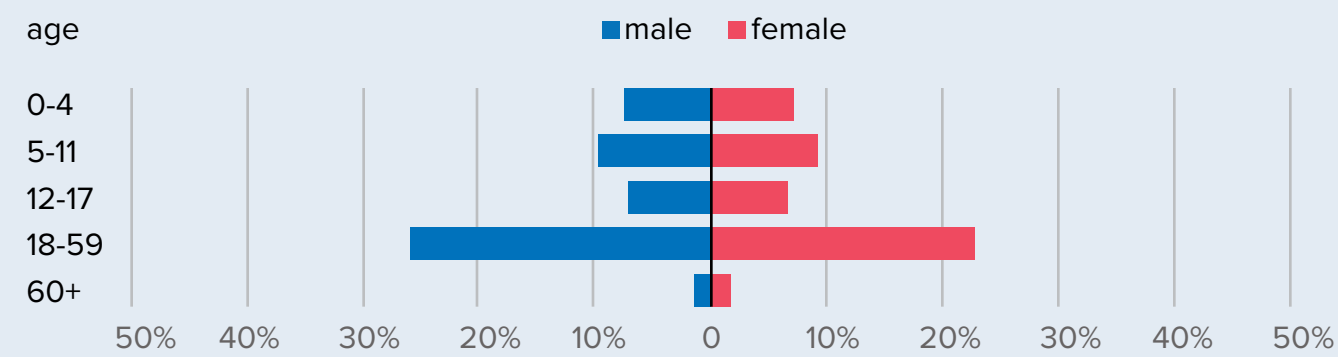

Demography

Registered Syrian Refugees

5,095,219

Registered Syrian Refugees (in-camp)

285,097