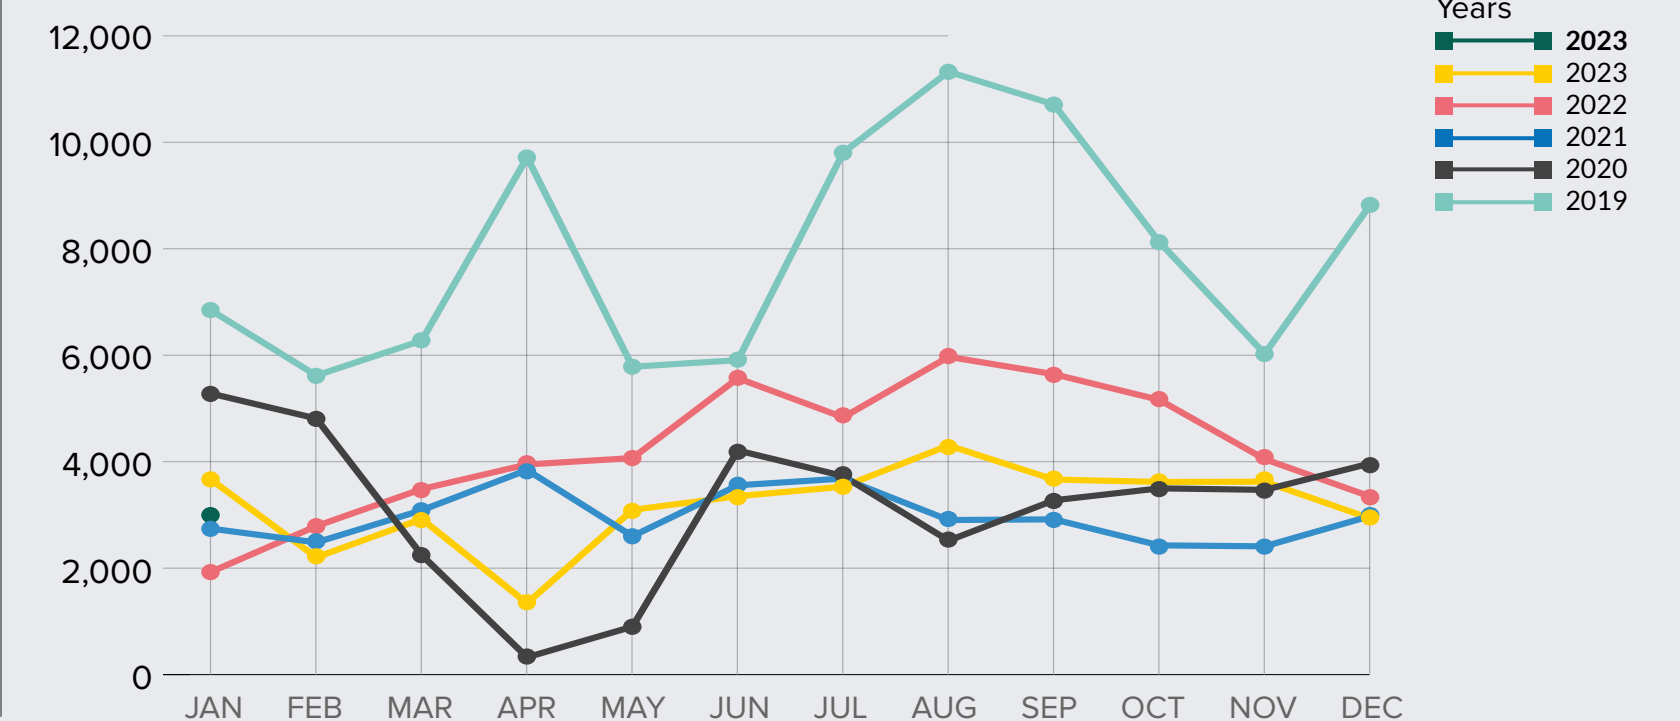

2,998

Türkiye	1,520
Lebanon	798
Jordan	482
Iraq	139
Egypt	59

Return Average

Daily Return Average in 2024:
97

Monthly Return Average in 2024:
2,998

Notes:

1. The numbers reported are only those verified or monitored by UNHCR and do not reflect the entire number of returns, which may be significantly higher.
2. Data until approximately 31 January 2024.
3. Data from 1 January 2016 to approximately 31 January 2024.

* Data for Lebanon includes only those verified by UNHCR; General Security reported additional figures from their Group Returns.

Return Trends

31 January 2024 / Türkiye, Lebanon, Jordan, Iraq, and Egypt

Return Trends per Country

Return by Governorate of Origin (in 2024)

Return by Sex & Age (in 2024)

Monthly Regional Return Development (in 2024)

Resettlement Trends

31 January 2024 / Türkiye, Lebanon, Jordan, Iraq, and Egypt

Resettlement Submissions & Departures so far in 2024

2024 Submissions and Resubmissions
3,344

2024 Departures
1,998

Egypt

112
Submissions so far in 2024
169
Departures so far in 2024

Lebanon

882
Submissions so far in 2024
374
Departures so far in 2024