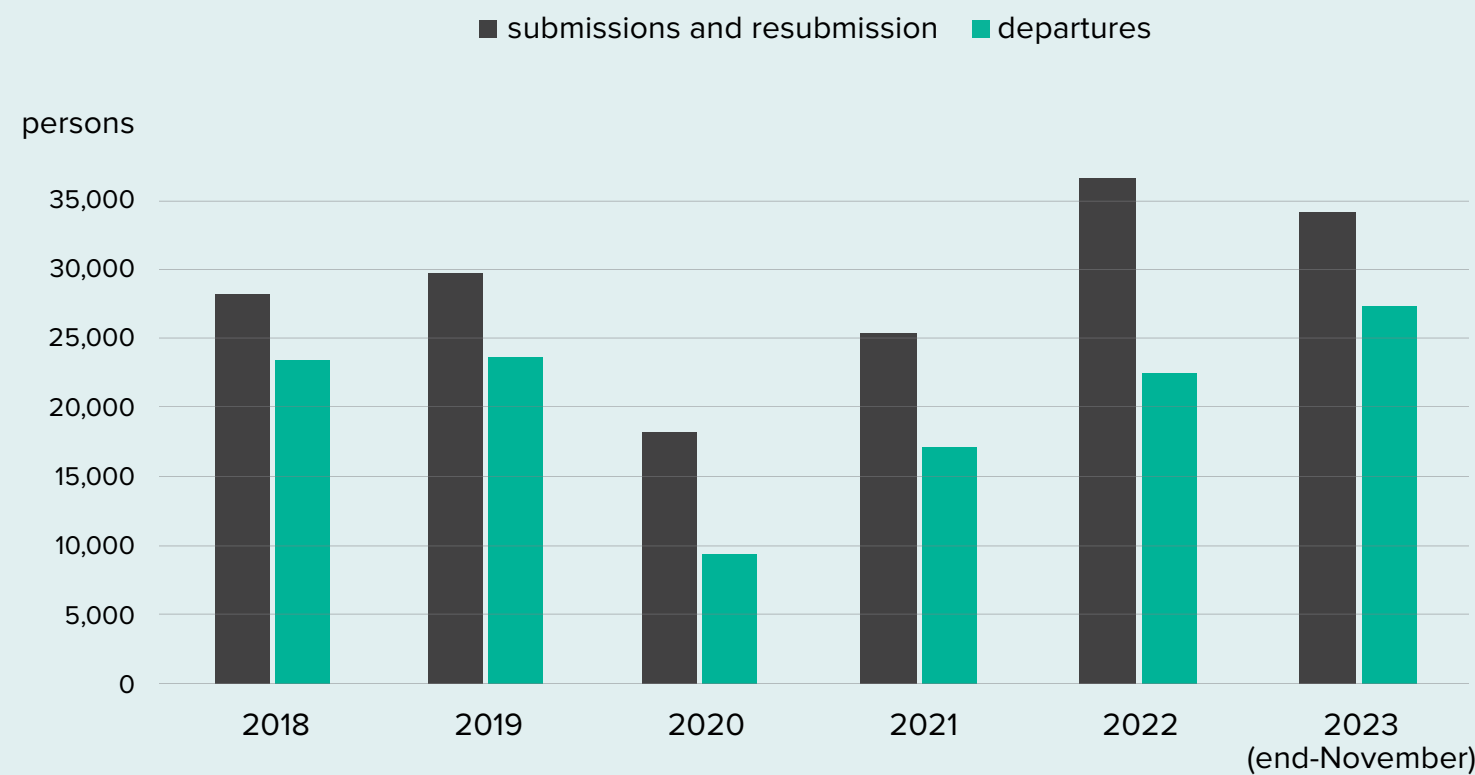

Resettlement Trends

30 November 2023 / Türkiye, Lebanon, Jordan, Iraq, and Egypt

Resettlement Submissions & Departures so far in 2023

2023 Submissions and Resubmissions
34,194

2023 Departures
27,391

Egypt
1,075
Submissions so far in 2023
1,845
Departures so far in 2023

Lebanon
8,412
Submissions so far in 2023
7,592
Departures so far in 2023

Jordan
7,650
Submissions so far in 2023
9,213
Departures so far in 2023

Türkiye
14,738
Submissions so far in 2023
7,647
Departures so far in 2023

Iraq
2,319
Submissions so far in 2023
1,094
Departures so far in 2023

Resettlement in Previous Years