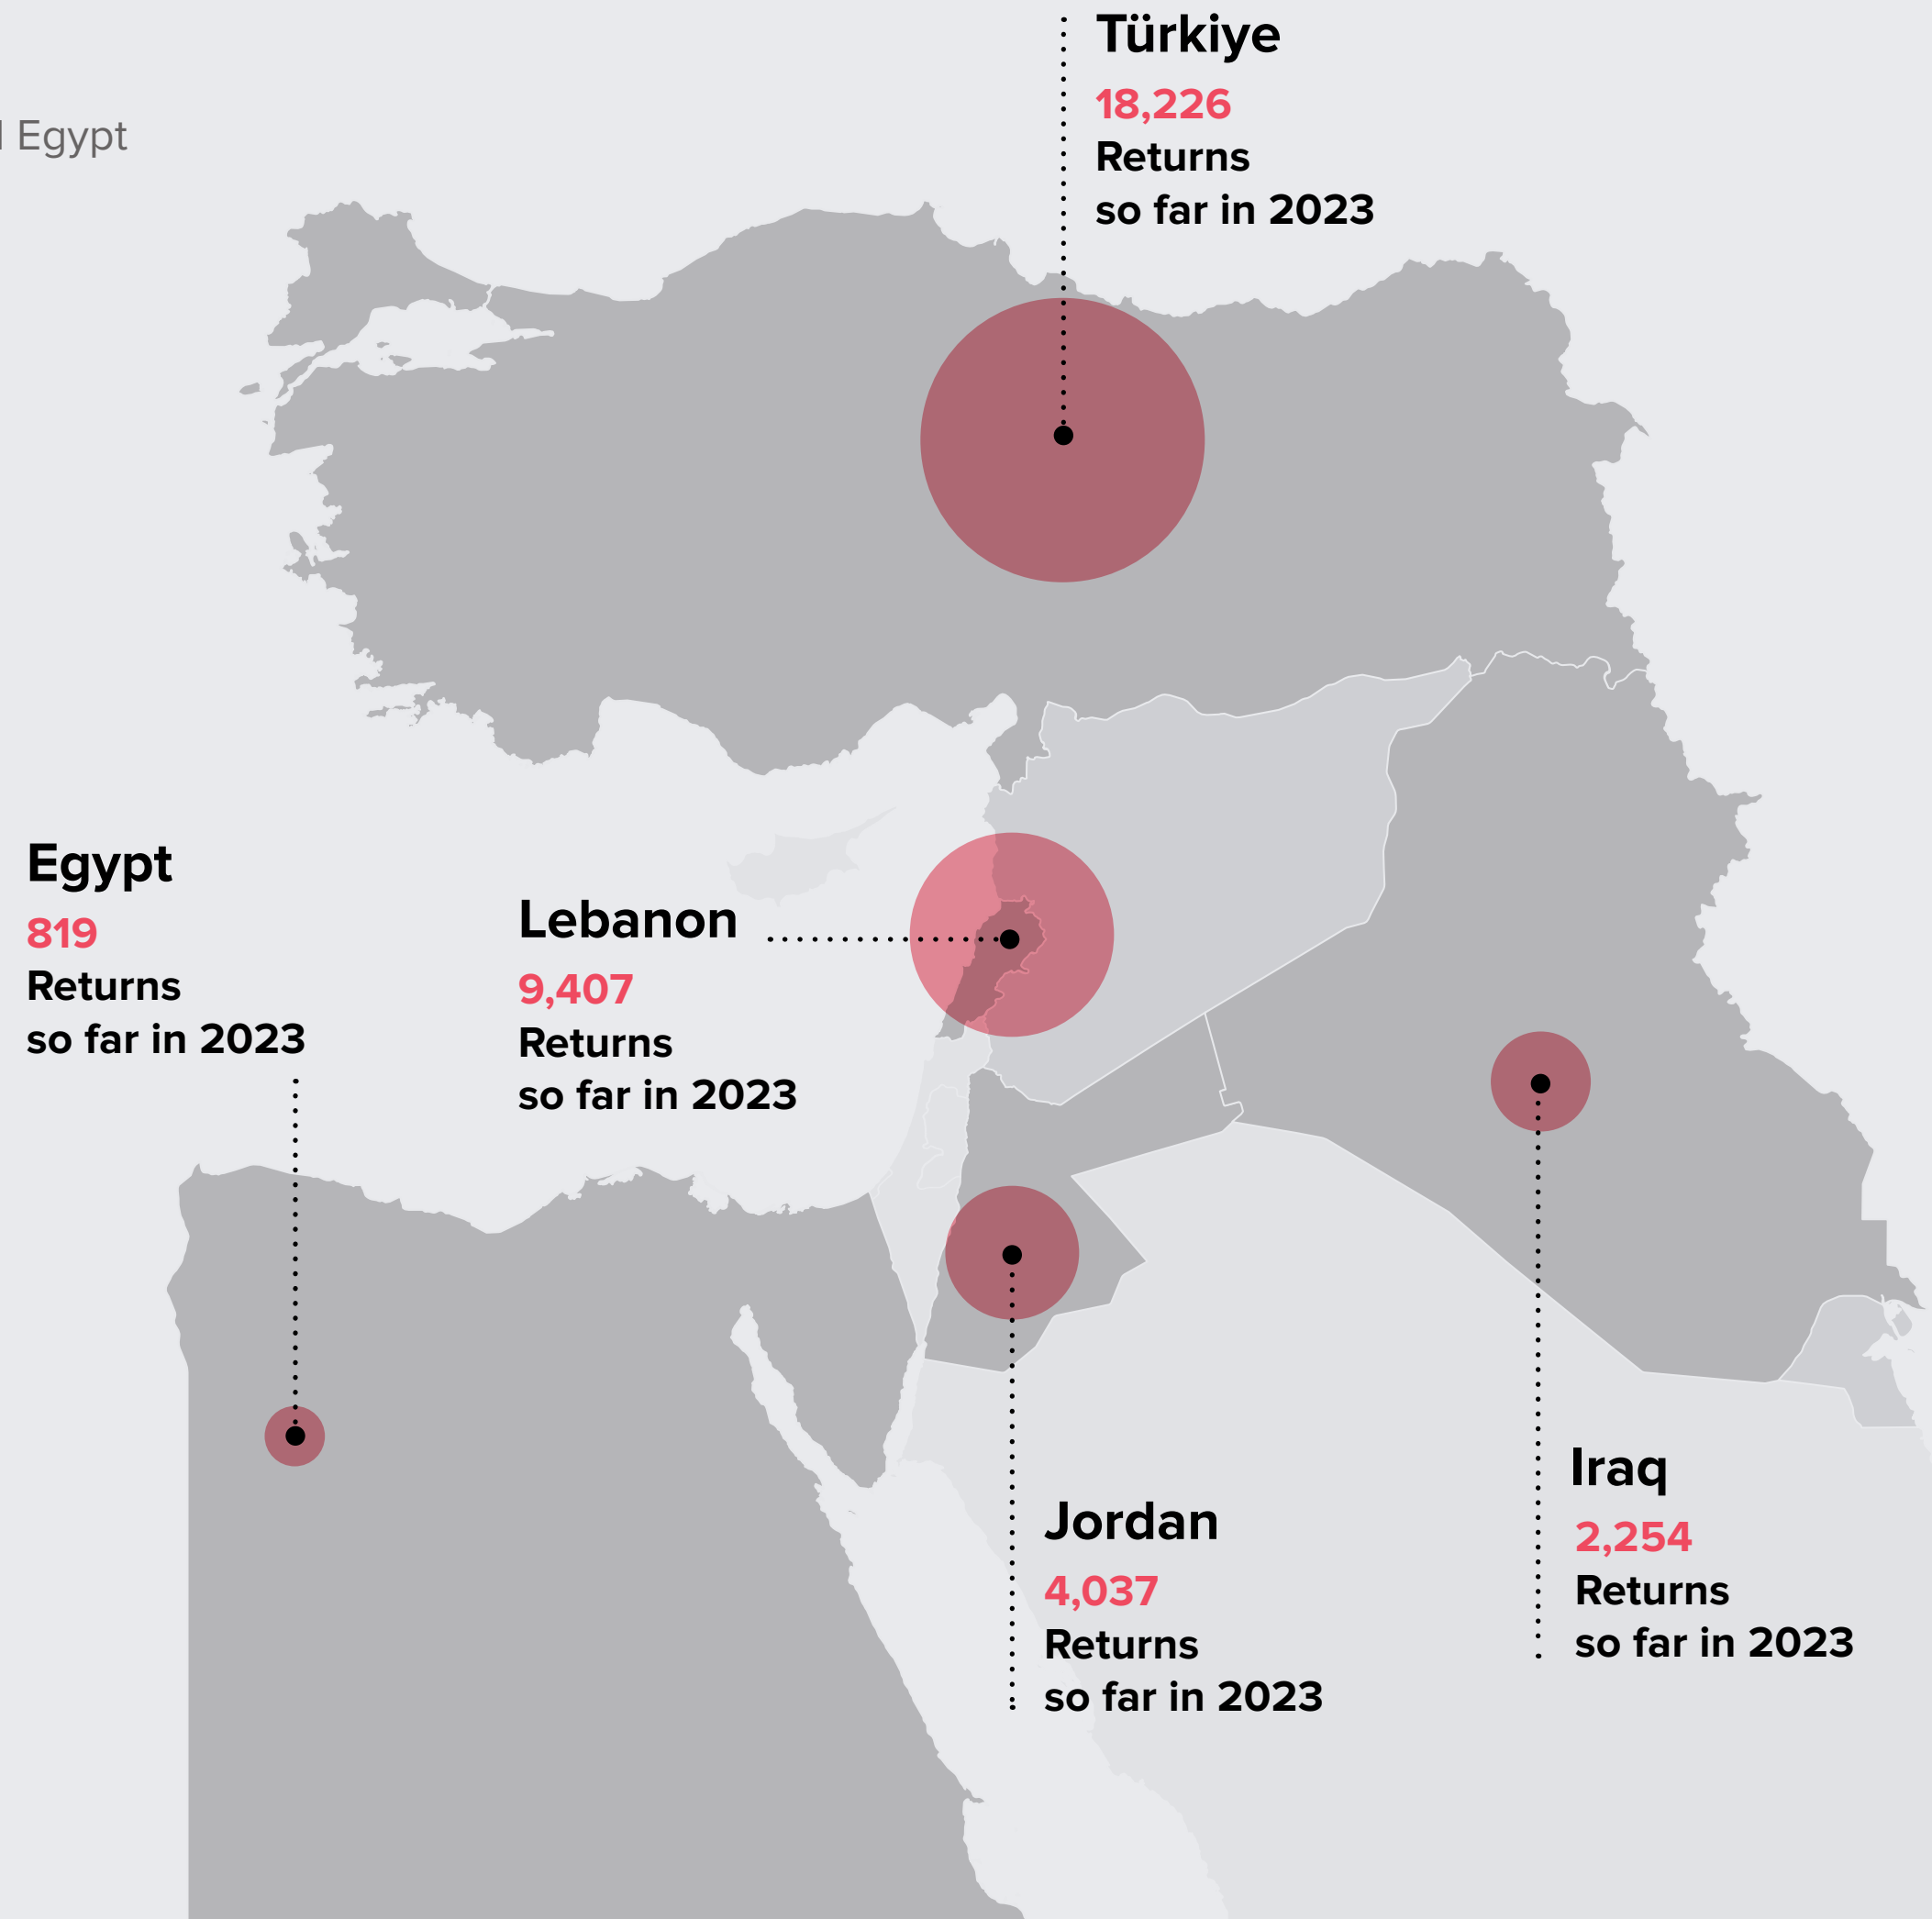

## Total Monitored Returns since 2016

**388,679**

Türkiye	175,984
Lebanon*	85,697
Jordan	68,852
Iraq	55,127
Egypt	3,019

## Total Monitored Returns so far in 2023

**34,743**

Türkiye	18,226
Lebanon	9,407
Jordan	4,037
Iraq	2,254
Egypt	819