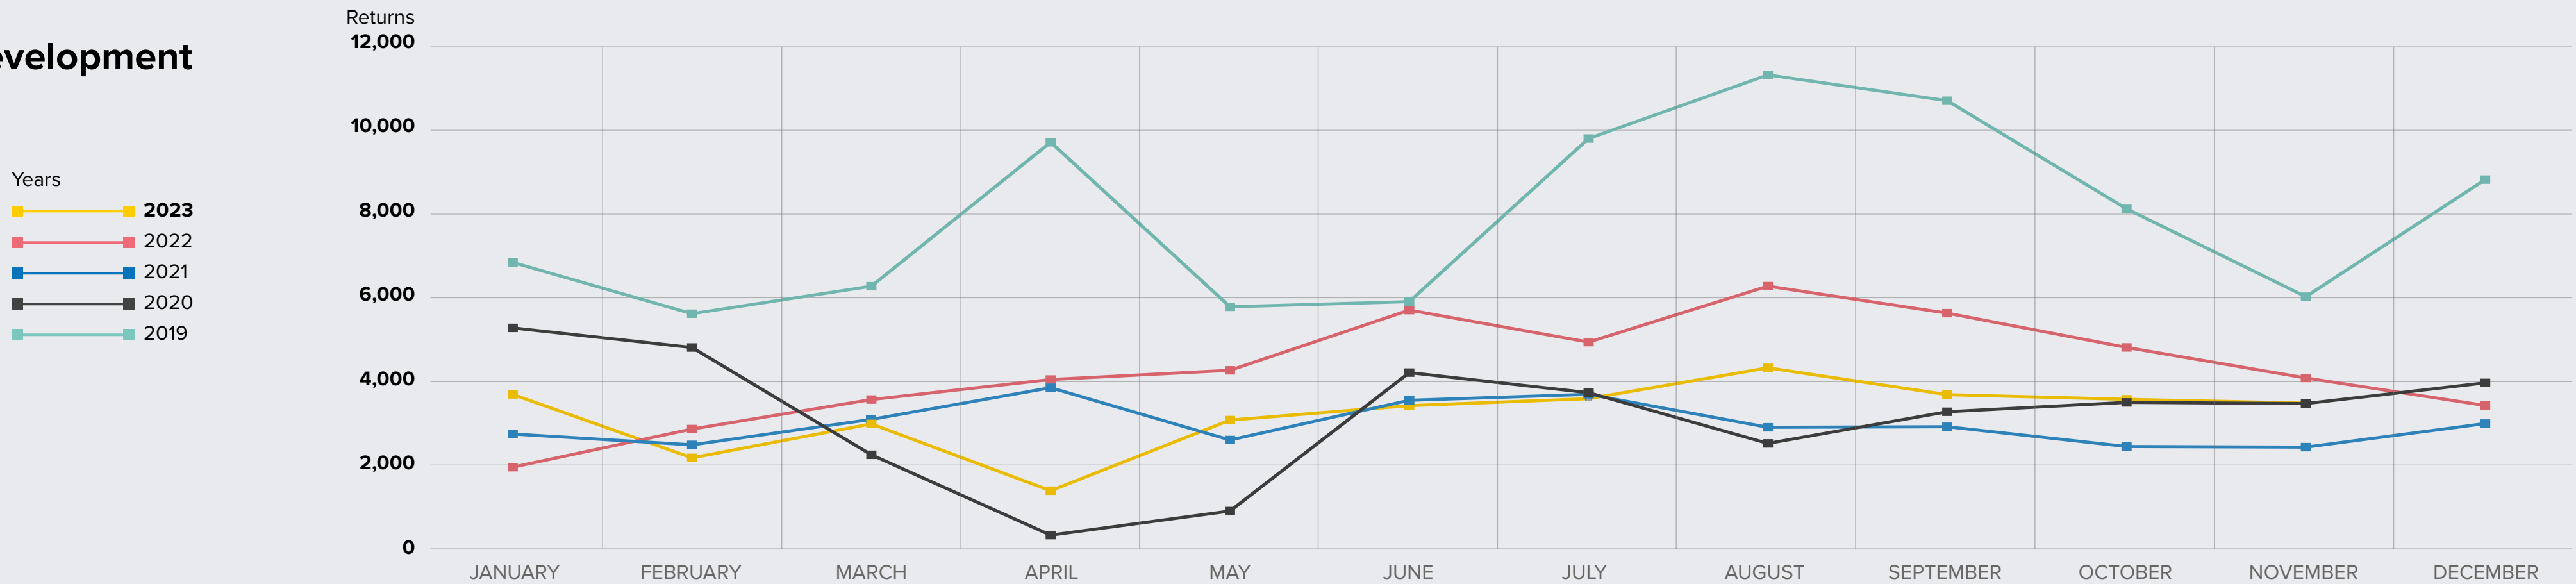

Return Trends

30 November 2023 / Türkiye, Lebanon, Jordan, Iraq, and Egypt

Regional Return Development