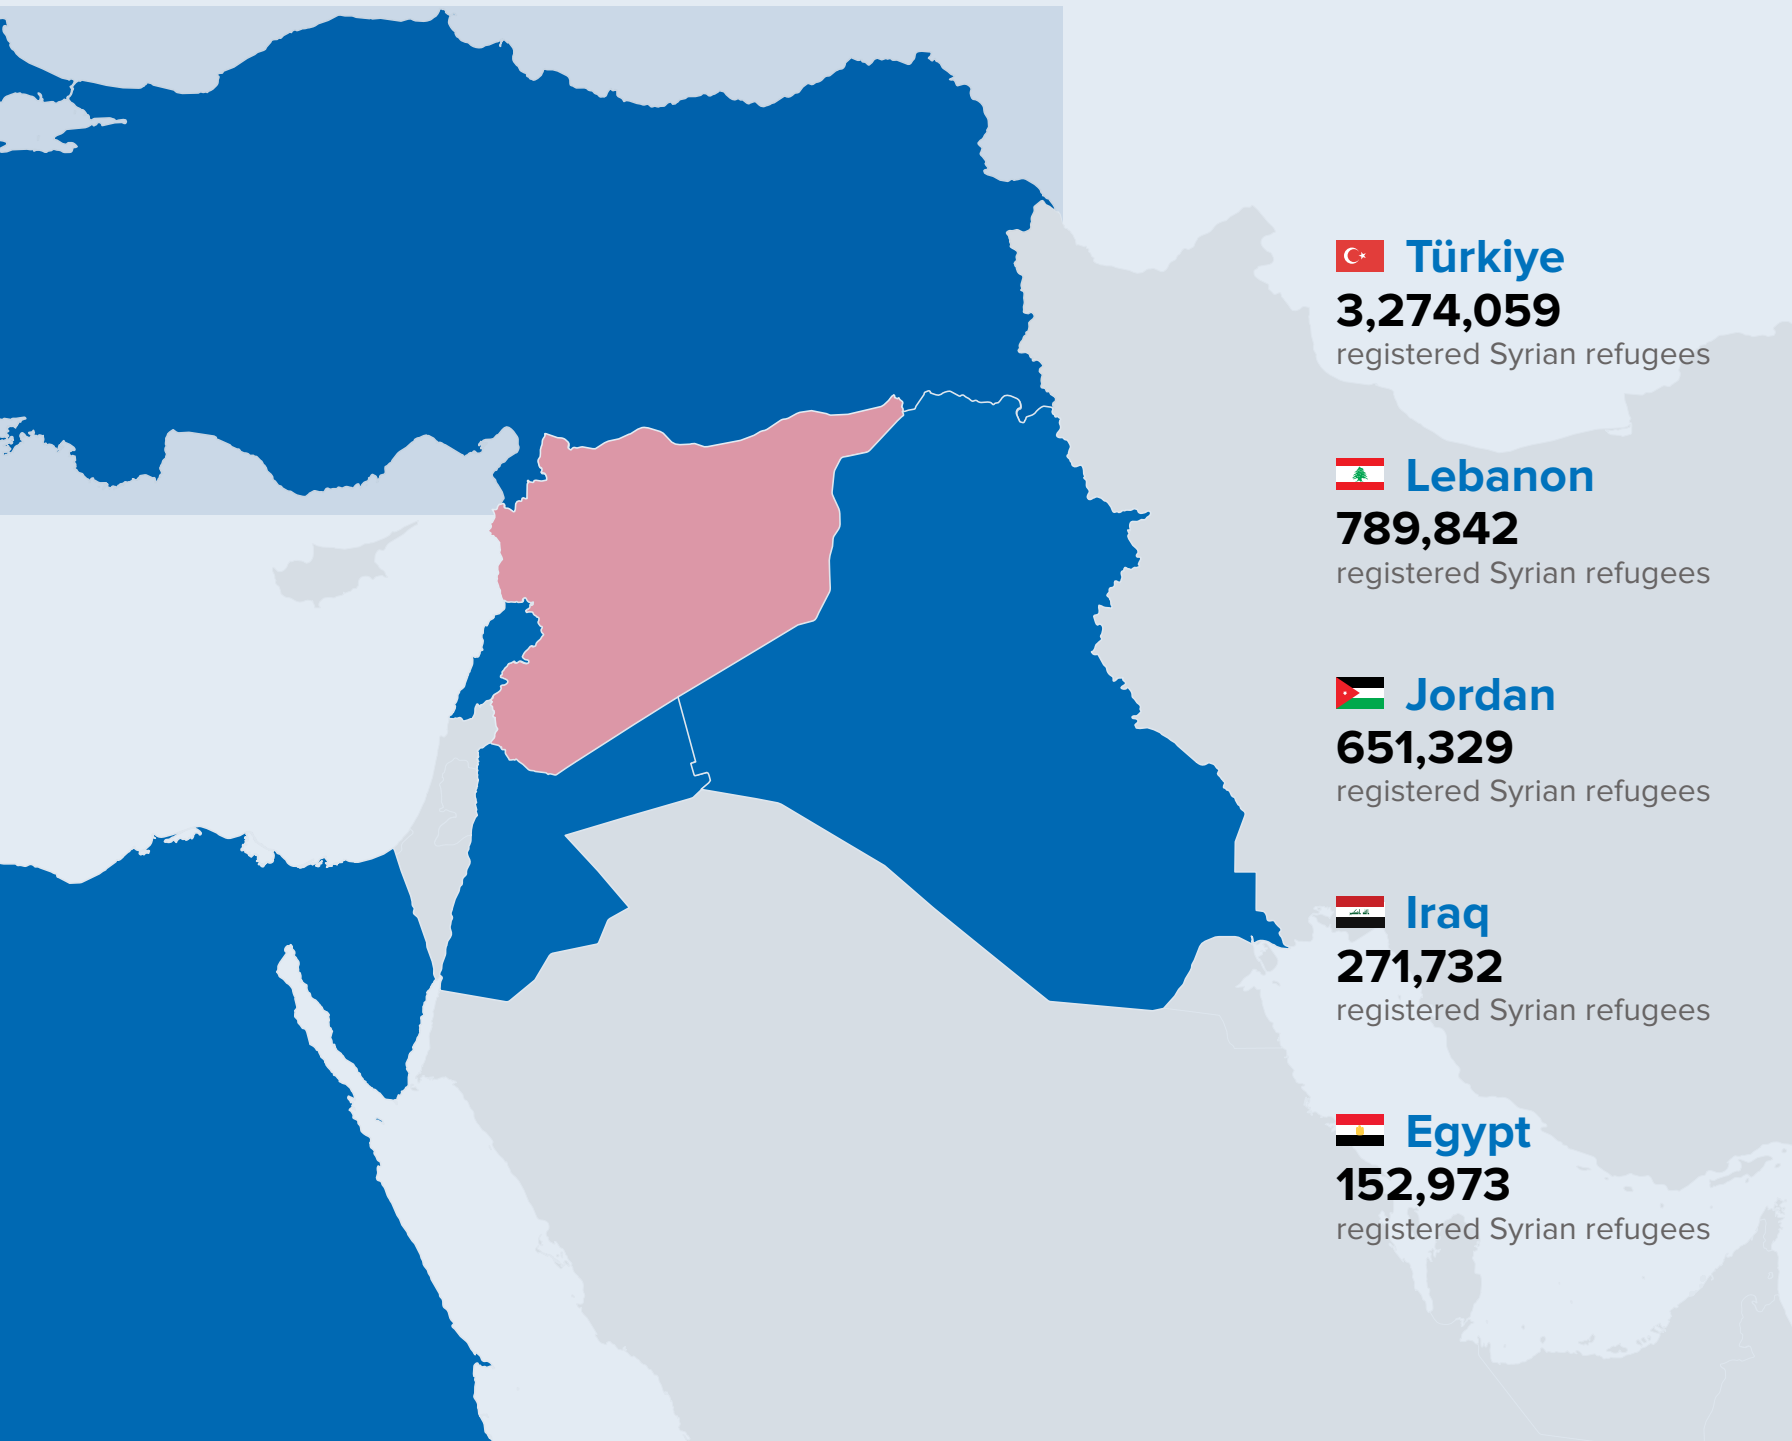

## Registered Syrian Refugees in Host Countries

**5,184,938**

total Registered Syrian Refugees as of 30 November 2023

(Total includes Türkiye, Lebanon, Jordan, Iraq, Egypt, and North Africa)

[More on Population](#)

# Registered Syrian Refugees in Host Countries

30 November 2023 / Türkiye, Lebanon, Jordan, Iraq, and Egypt

## Registered Syrian Refugees in Host Countries

**5,184,938**

total Registered Syrian Refugees so far in 2023

(Total includes Türkiye, Lebanon, Jordan, Iraq, Egypt, and North Africa)

## Demography