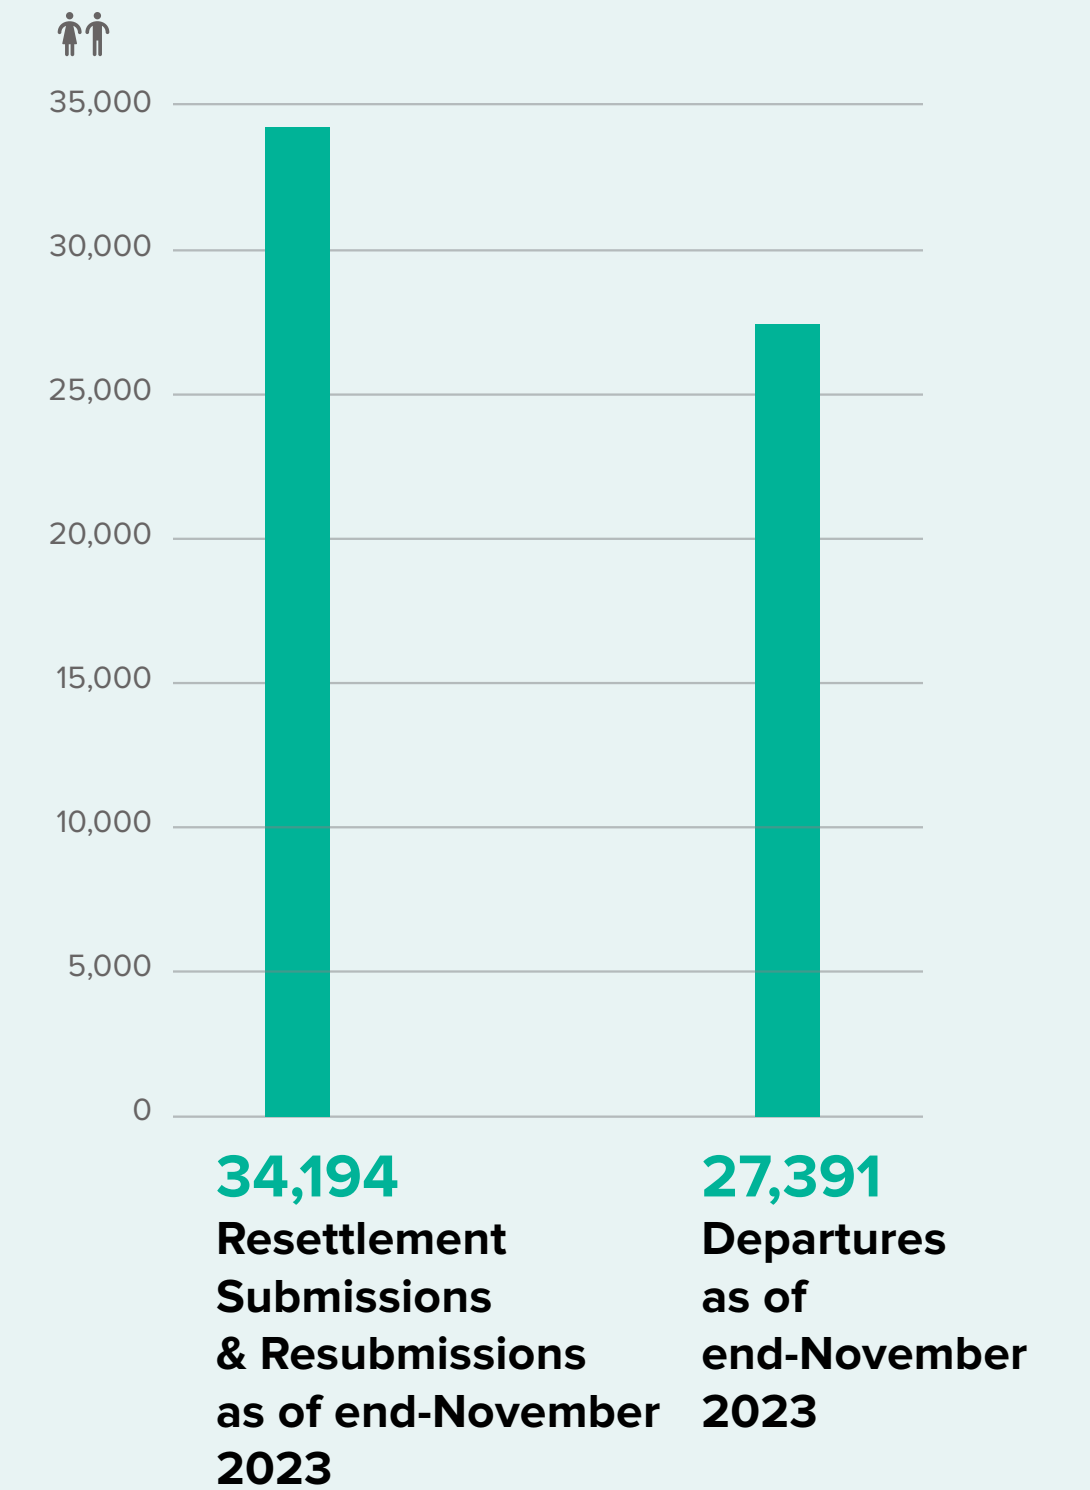

Resettlement