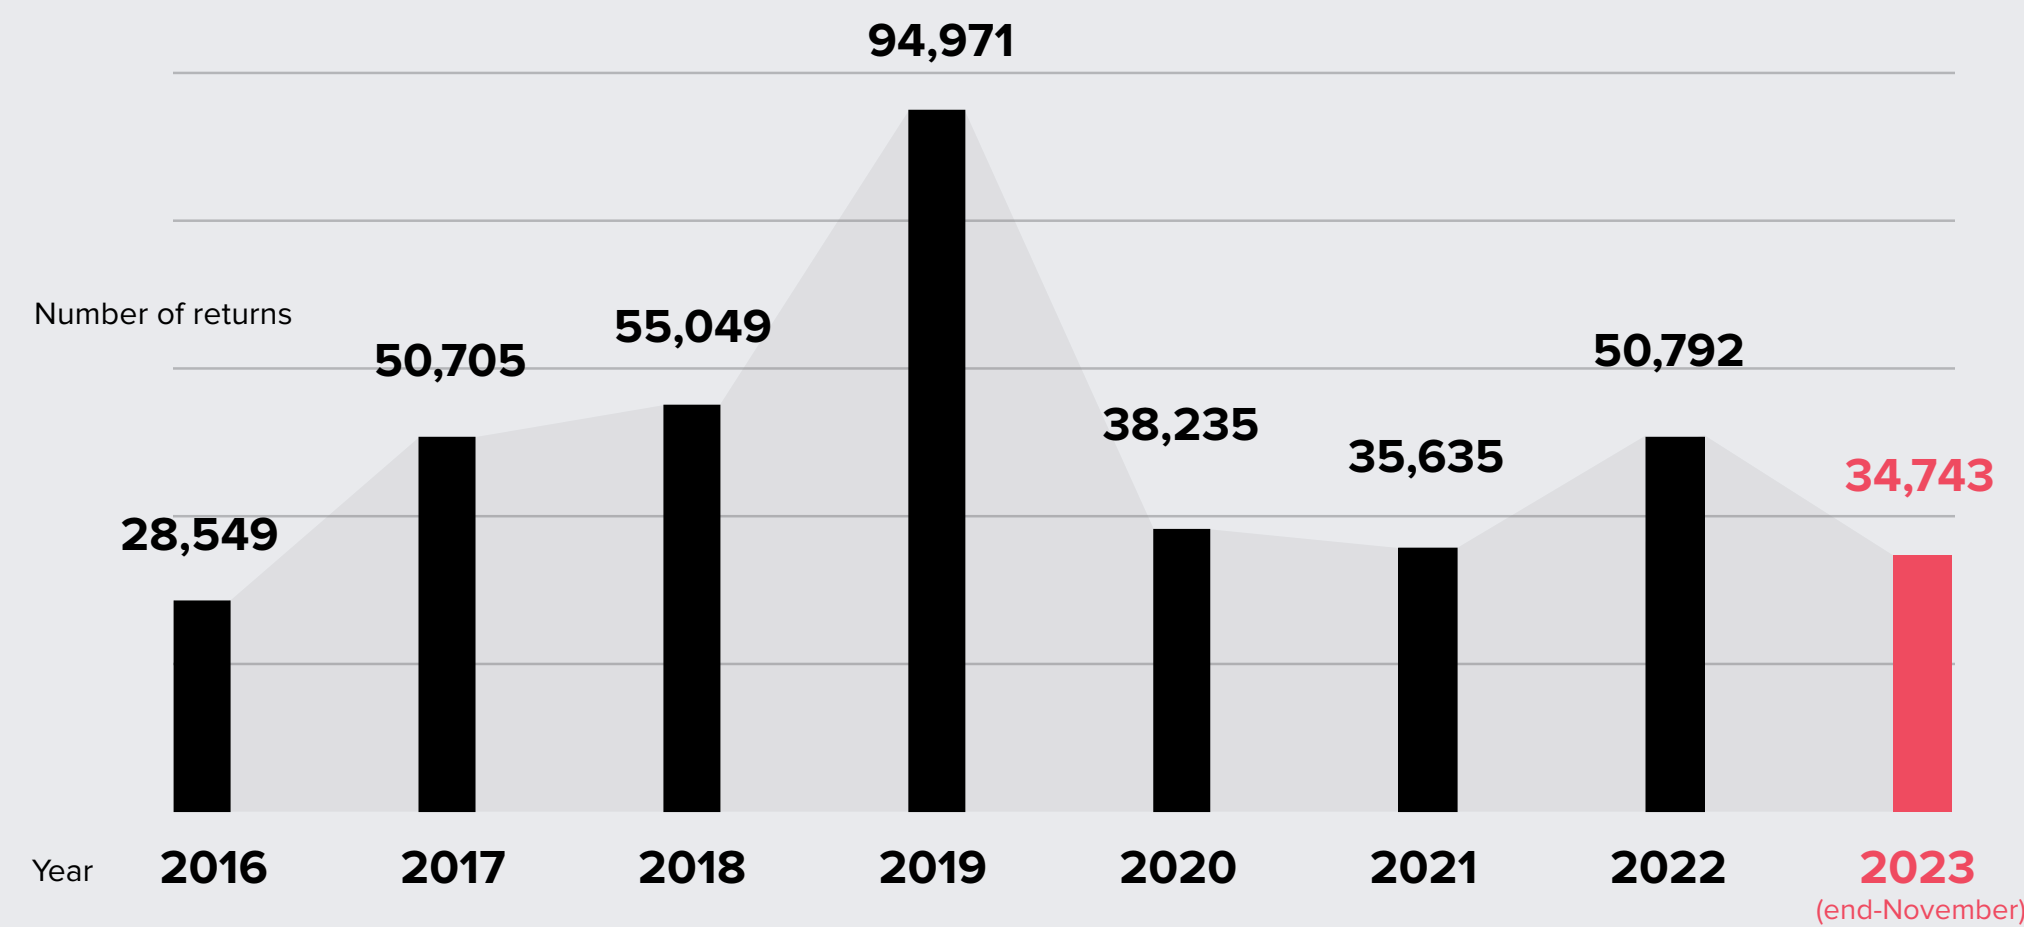

## Registered Syrian Refugees in Host Countries

**5,184,938**

total Registered Syrian Refugees as of 30 November 2023

(Total includes Türkiye, Lebanon, Jordan, Iraq, Egypt, and North Africa)

[More on Population](#)

## Return Trend

**388,679**  
total Refugee Returns from January 2016 to end-November 2023

**34,743**  
total Refugee Returns so far in 2023

[More on Return](#)