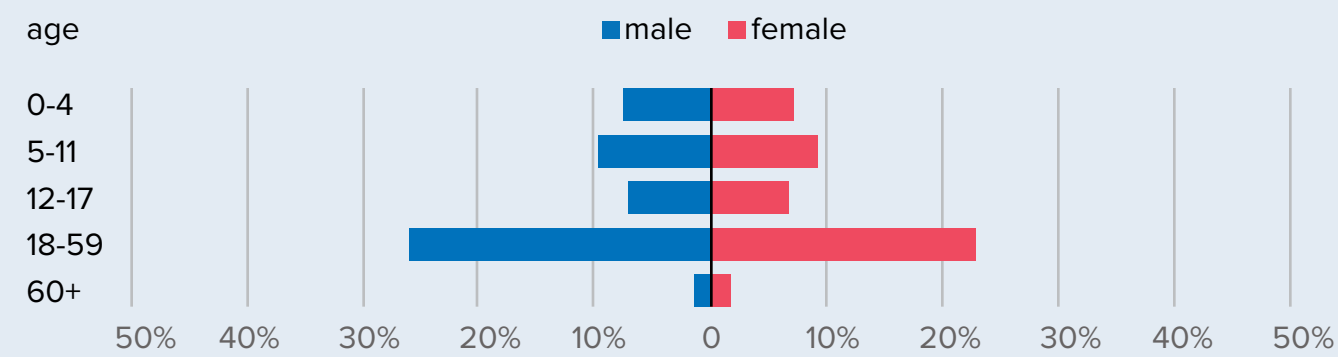

Demography

Registered Syrian Refugees

5,184,938

Registered Syrian Refugees (in-camp)

303,134