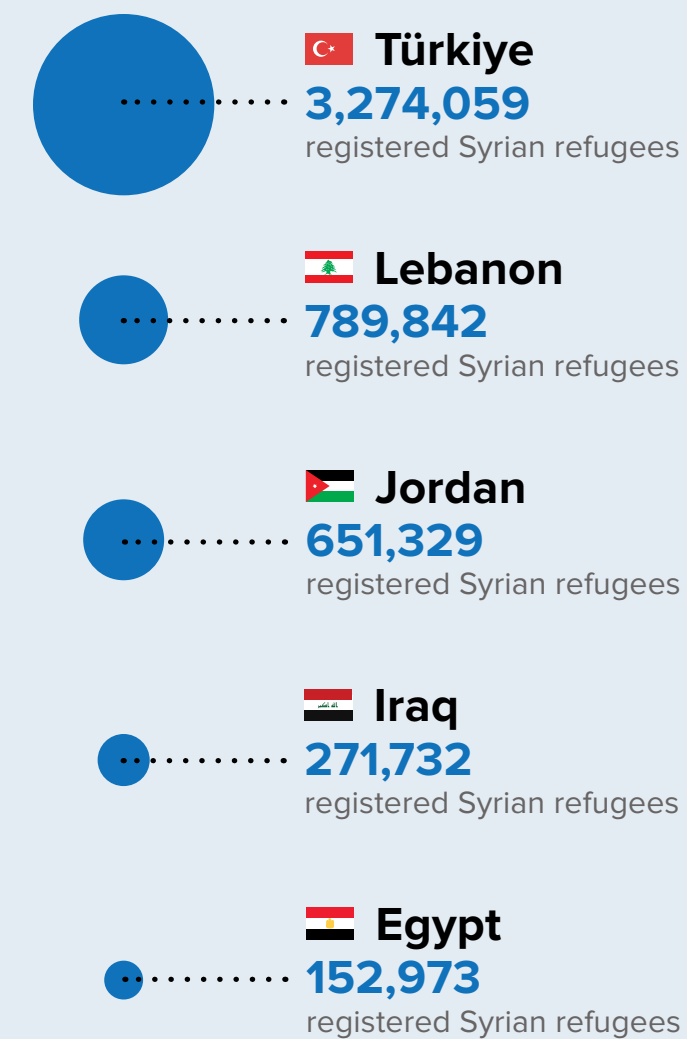

## Registered Syrian Refugees in Host Countries

**5,184,938**

total Registered Syrian Refugees as of 30 November 2023

(Total includes Türkiye, Lebanon, Jordan, Iraq, Egypt, and North Africa)

[More on Population](#)

## Return Trend

**388,679**  
total Refugee Returns from January 2016 to end-November 2023

**34,743**  
total Refugee Returns so far in 2023

[More on Return](#)

## Registered Syrian Refugees in Host Countries

**5,184,938**

total Registered Syrian Refugees so far in 2023

(Total includes Türkiye, Lebanon, Jordan, Iraq, Egypt, and North Africa)