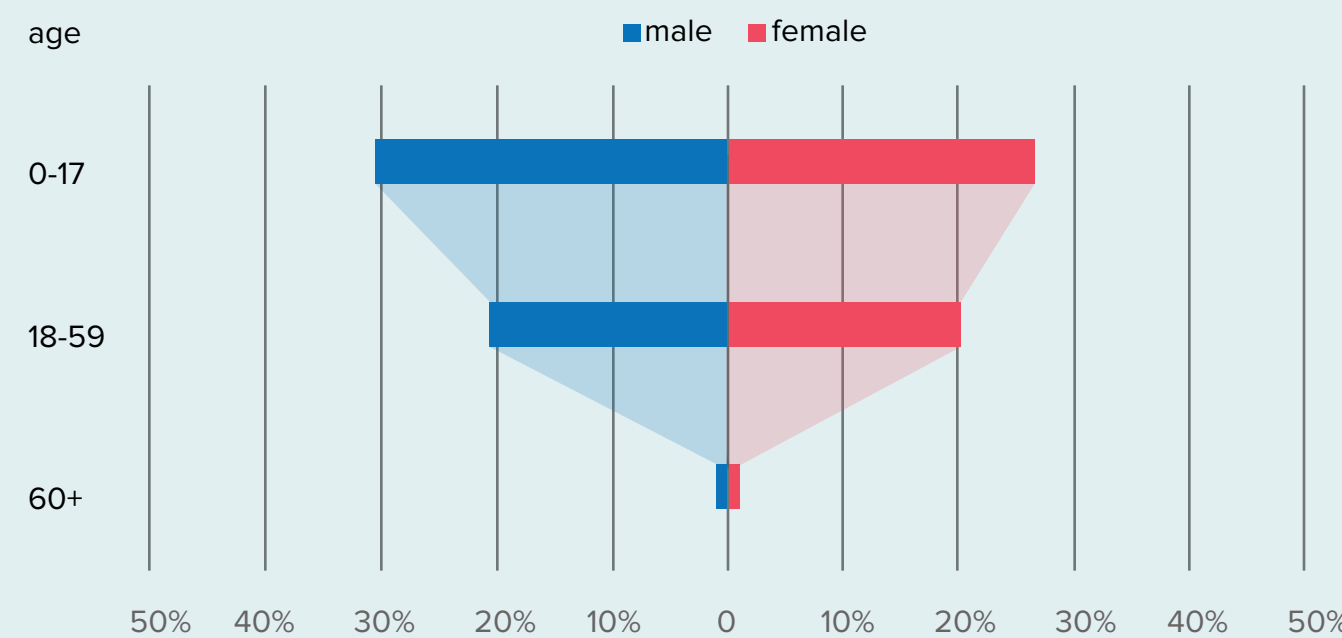

Resettlement Demography (so far in 2023)

data source: [UNHCR Resettlement Data Finder](#)