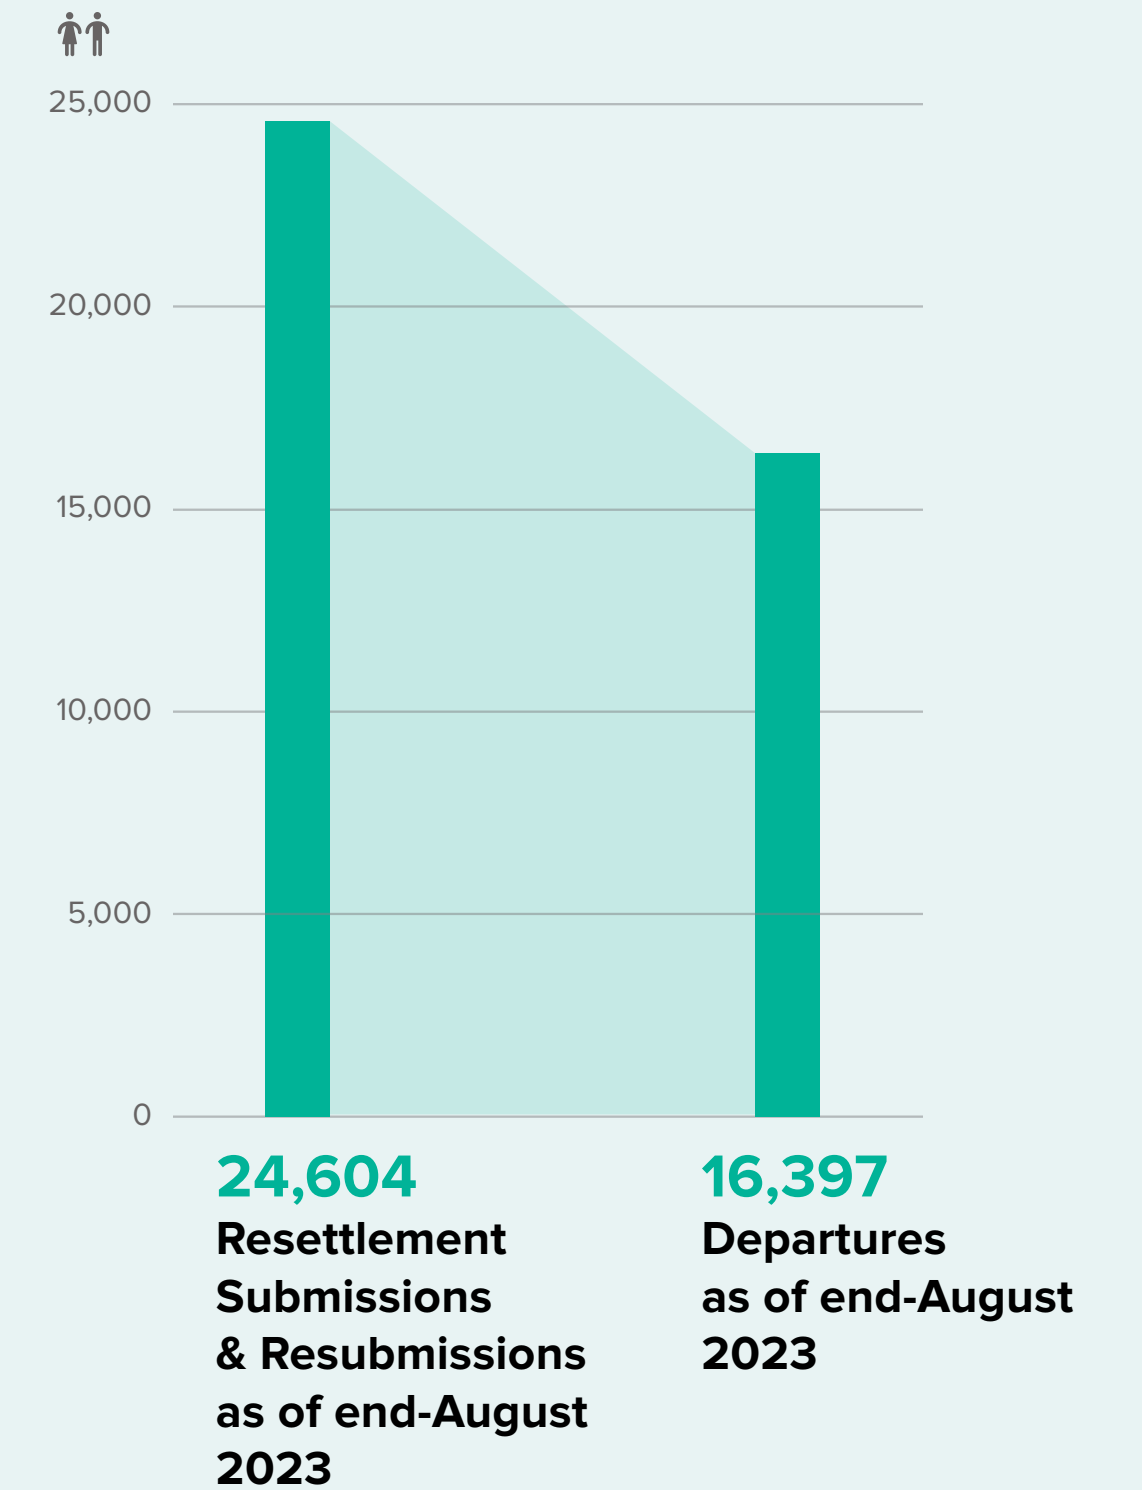

Registered Syrian Refugees in Host Countries

5,211,718

total Registered Syrian Refugees as of 31 August 2023

(Total includes Türkiye, Lebanon, Jordan, Iraq, Egypt, and North Africa)

[More on Population](#)

Regional Returns per Year

Return Trend

378,243
total Refugee Returns
from January 2016 to end-August 2023

24,383
total Refugee Returns
so far in 2023

[More on Return](#)

Resettlement

[More on Resettlement](#)

Registered Syrian Refugees in Host Countries

31 August 2023 / Türkiye, Lebanon, Jordan, Iraq, and Egypt

Registered Syrian Refugees in Host Countries

5,211,718

total Registered Syrian Refugees so far in 2023

Resettlement Trends

31 August 2023 / Türkiye, Lebanon, Jordan, Iraq, and Egypt

Resettlement Submissions & Departures so far in 2023

2023 Submissions and Resubmissions
24,604

2023 Departures
16,397

Egypt
761
Submissions so far in 2023
1,150
Departures so far in 2023