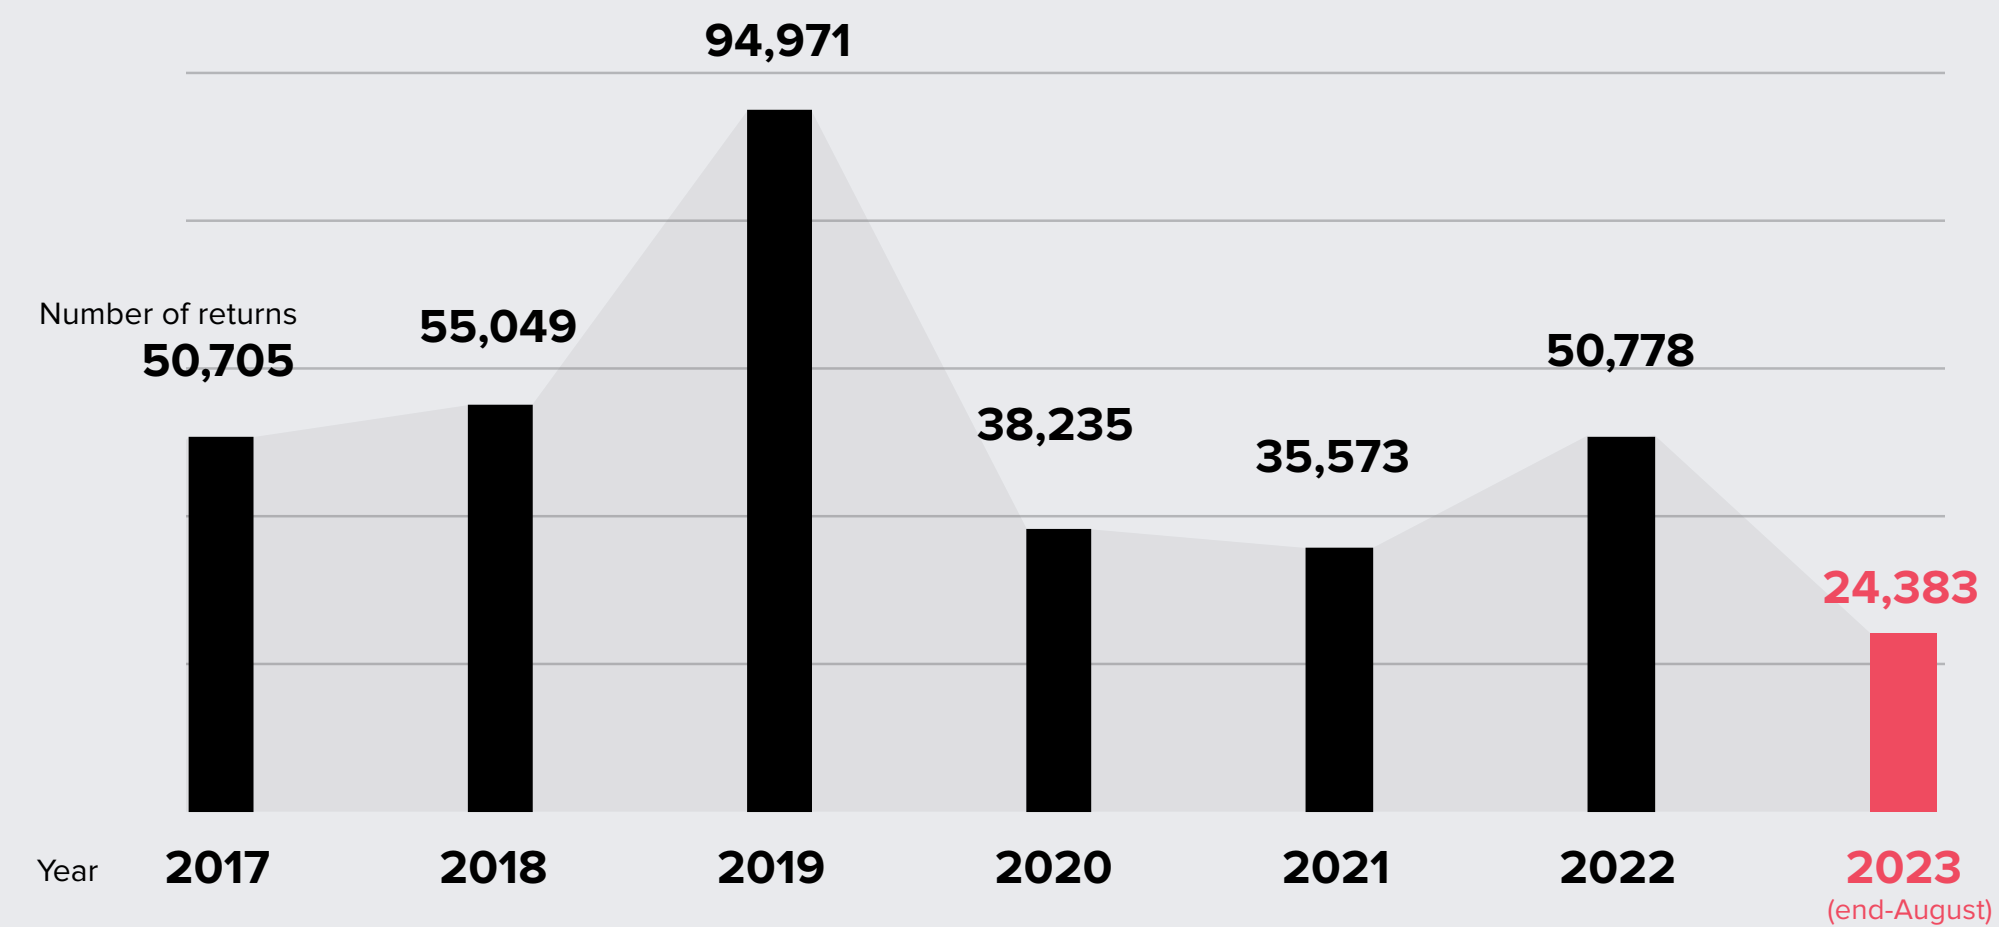

Registered Syrian Refugees in Host Countries

5,211,718

total Registered Syrian Refugees as of 31 August 2023

(Total includes Türkiye, Lebanon, Jordan, Iraq, Egypt, and North Africa)

[More on Population](#)

Regional Returns per Year

Return Trend

378,243
total Refugee Returns
from January 2016 to end-August 2023

24,383
total Refugee Returns
so far in 2023

[More on Return](#)

Resettlement

[More on Resettlement](#)

Lebanon
6,685
Submissions so far in 2023
4,378
Departures so far in 2023

Jordan
5,381
Submissions so far in 2023
5,623
Departures so far in 2023

Türkiye
10,188
Submissions so far in 2023
4,684
Departures so far in 2023

Iraq
1,589
Submissions so far in 2023
562
Departures so far in 2023

Resettlement in Previous Years

Resettlement Demography (so far in 2023)

data source: [UNHCR Resettlement Data](#)
disclaimer: percentages may not add up to 100% due to rounding