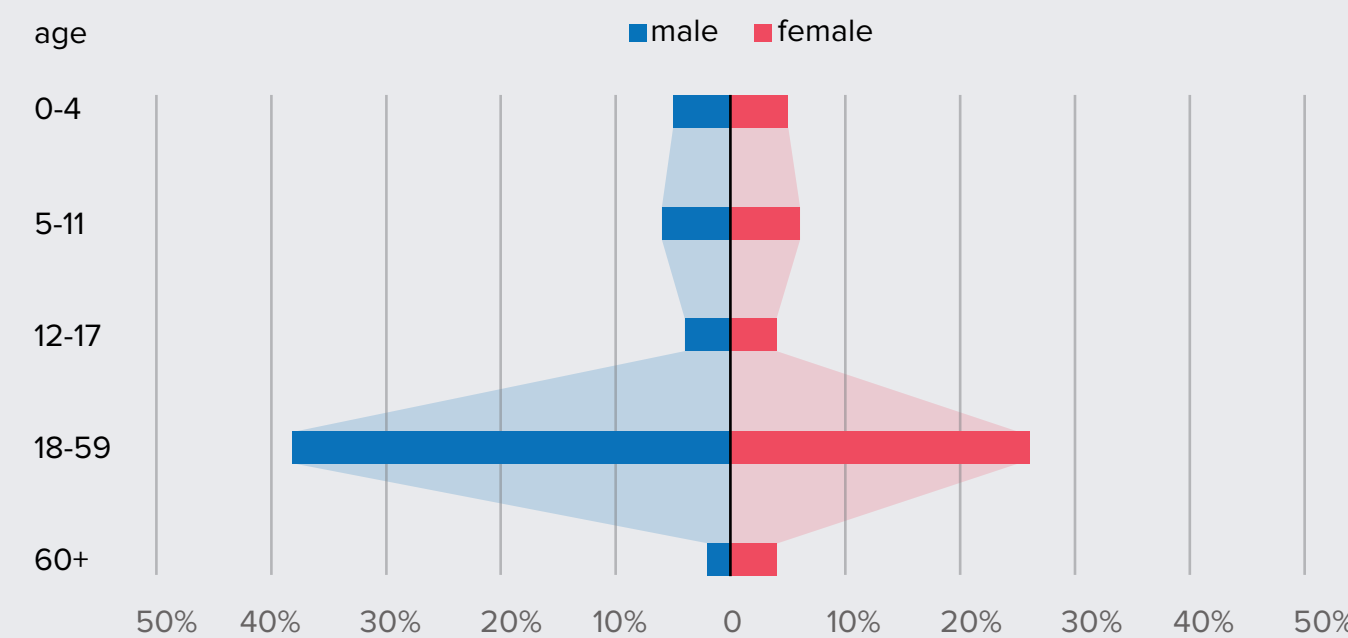

24,383

Türkiye	11,667
Lebanon	7,320
Jordan	3,121
Iraq	1,763
Egypt	512

Return Average

Daily Return Average in 2023
100

Monthly Return Average in 2023
3,048

Notes:

1. The numbers reported are only those verified or monitored by UNHCR and do not reflect the entire number of returns, which may be significantly higher.
2. Data until approximately 31 August 2023.
3. Data for Lebanon includes only those verified by UNHCR; General Security reported additional figures from their Group Returns and of these a total of 103 individuals were not known to UNHCR in the 2022 movements.
4. Data for Lebanon includes only those verified by UNHCR; General Security reported additional figures from their Group Returns and of these a total of 159 individuals were not known to UNHCR in the 2020 movements.
5. Data for Lebanon includes only those verified by UNHCR, General Security reported additional figures from their Group Returns and of these a total of 1,389 individuals were not known to UNHCR in the 2019 movements.
6. Data from 1 January 2016 to approximately 31 August 2023.

Return Trends

31 August 2023 / Türkiye, Lebanon, Jordan, Iraq, and Egypt

Regional Return Development

Return by Governorate of Origin (so far in 2023)

Return by Sex & Age (so far in 2023)

Return in Previous Years per Country