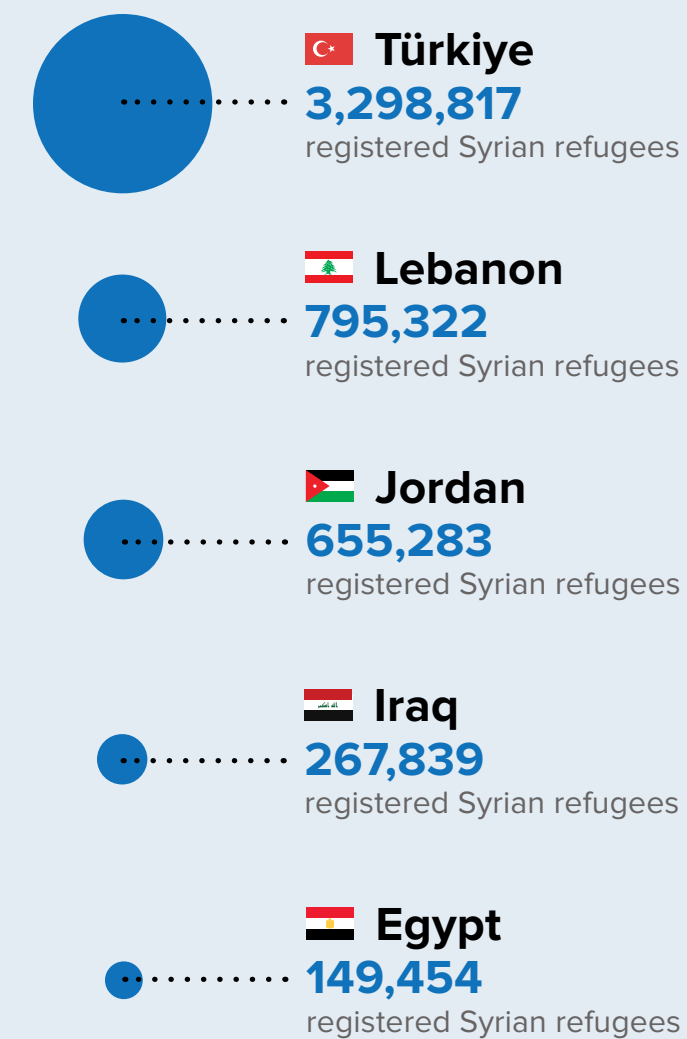

Registered Syrian Refugees in Host Countries

5,211,718

total Registered Syrian Refugees as of 31 August 2023

(Total includes Türkiye, Lebanon, Jordan, Iraq, Egypt, and North Africa)

[More on Population](#)

Regional Returns per Year

Return Trend

378,243
total Refugee Returns
from January 2016 to end-August 2023

24,383
total Refugee Returns
so far in 2023

[More on Return](#)

Resettlement

[More on Resettlement](#)

Registered Syrian Refugees in Host Countries

31 August 2023 / Türkiye, Lebanon, Jordan, Iraq, and Egypt

Registered Syrian Refugees in Host Countries

5,211,718

total Registered Syrian Refugees so far in 2023

Iraq
1,589
Submissions so far in 2023
562
Departures so far in 2023

Resettlement in Previous Years

Resettlement Demography (so far in 2023)

data source: [UNHCR Resettlement Data](#)
disclaimer: percentages may not add up to 100% due to rounding