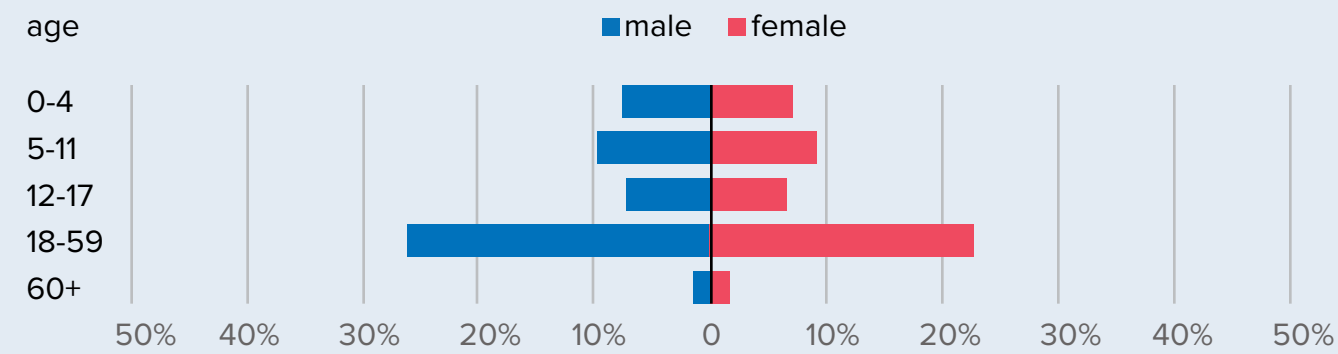

Demography

Registered Syrian Refugees

5,211,718

Registered Syrian Refugees (in-camp)

302,865