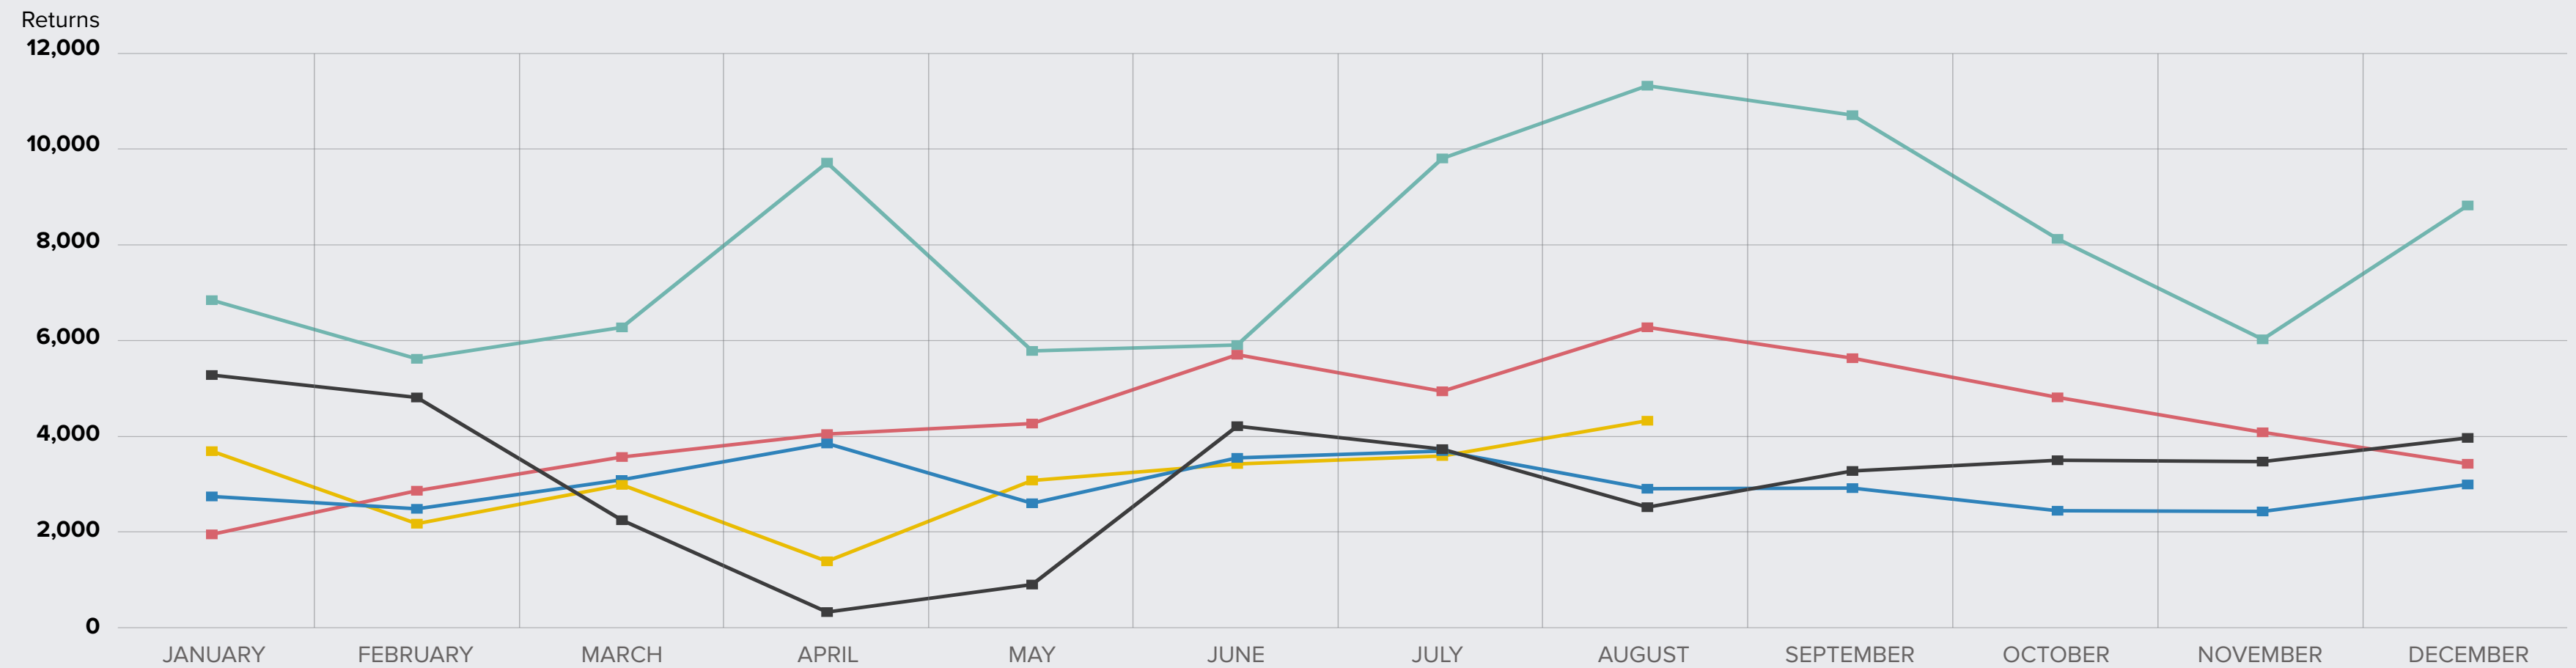

Return Trends

31 August 2023 / Türkiye, Lebanon, Jordan, Iraq, and Egypt

Total Monitored Returns since 2016

378,243

Türkiye	169,425
Lebanon	83,610
Jordan	67,860
Iraq	54,636
Egypt	2,712

Total Monitored Returns in 2023

24,383

Türkiye	11,667
Lebanon	7,320
Jordan	3,121
Iraq	1,763
Egypt	512

Return Average

Daily Return Average in 2023
100

Monthly Return Average in 2023
3,048

Notes:

1. The numbers reported are only those verified or monitored by UNHCR and do not reflect the entire number of returns, which may be significantly higher.
2. Data until approximately 31 August 2023.
3. Data for Lebanon includes only those verified by UNHCR; General Security reported additional figures from their Group Returns and of these a total of 103 individuals were not known to UNHCR in the 2022 movements.
4. Data for Lebanon includes only those verified by UNHCR; General Security reported additional figures from their Group Returns and of these a total of 159 individuals were not known to UNHCR in the 2020 movements.
5. Data for Lebanon includes only those verified by UNHCR, General Security reported additional figures from their Group Returns and of these a total of 1,389 individuals were not known to UNHCR in the 2019 movements.
6. Data from 1 January 2016 to approximately 31 August 2023.

Return Trends

31 August 2023 / Türkiye, Lebanon, Jordan, Iraq, and Egypt

Regional Return Development

Return by Governorate of Origin (so far in 2023)

Return by Sex & Age (so far in 2023)

Return in Previous Years per Country

Resettlement Trends

31 August 2023 / Türkiye, Lebanon, Jordan, Iraq, and Egypt

Resettlement Submissions & Departures so far in 2023

2023 Submissions and Resubmissions
24,604

2023 Departures
16,397

Egypt
761
Submissions so far in 2023
1,150
Departures so far in 2023