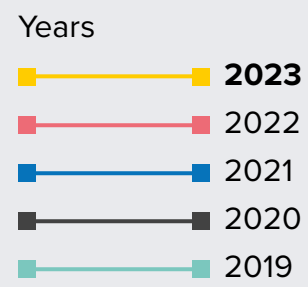

Return Trends

31 August 2023 / Türkiye, Lebanon, Jordan, Iraq, and Egypt

Total Monitored Returns since 2016

378,243

Türkiye	169,425
Lebanon	83,610
Jordan	67,860
Iraq	54,636
Egypt	2,712

Total Monitored Returns in 2023

24,383

Türkiye	11,667
Lebanon	7,320
Jordan	3,121
Iraq	1,763
Egypt	512

Return Average

Daily Return Average in 2023
100

Monthly Return Average in 2023
3,048

Notes:

1. The numbers reported are only those verified or monitored by UNHCR and do not reflect the entire number of returns, which may be significantly higher.
2. Data until approximately 31 August 2023.
3. Data for Lebanon includes only those verified by UNHCR; General Security reported additional figures from their Group Returns and of these a total of 103 individuals were not known to UNHCR in the 2022 movements.
4. Data for Lebanon includes only those verified by UNHCR; General Security reported additional figures from their Group Returns and of these a total of 159 individuals were not known to UNHCR in the 2020 movements.
5. Data for Lebanon includes only those verified by UNHCR, General Security reported additional figures from their Group Returns and of these a total of 1,389 individuals were not known to UNHCR in the 2019 movements.
6. Data from 1 January 2016 to approximately 31 August 2023.

Return Trends

31 August 2023 / Türkiye, Lebanon, Jordan, Iraq, and Egypt

Regional Return Development

Return by Governorate of Origin (so far in 2023)

Return by Sex & Age (so far in 2023)

Return in Previous Years per Country