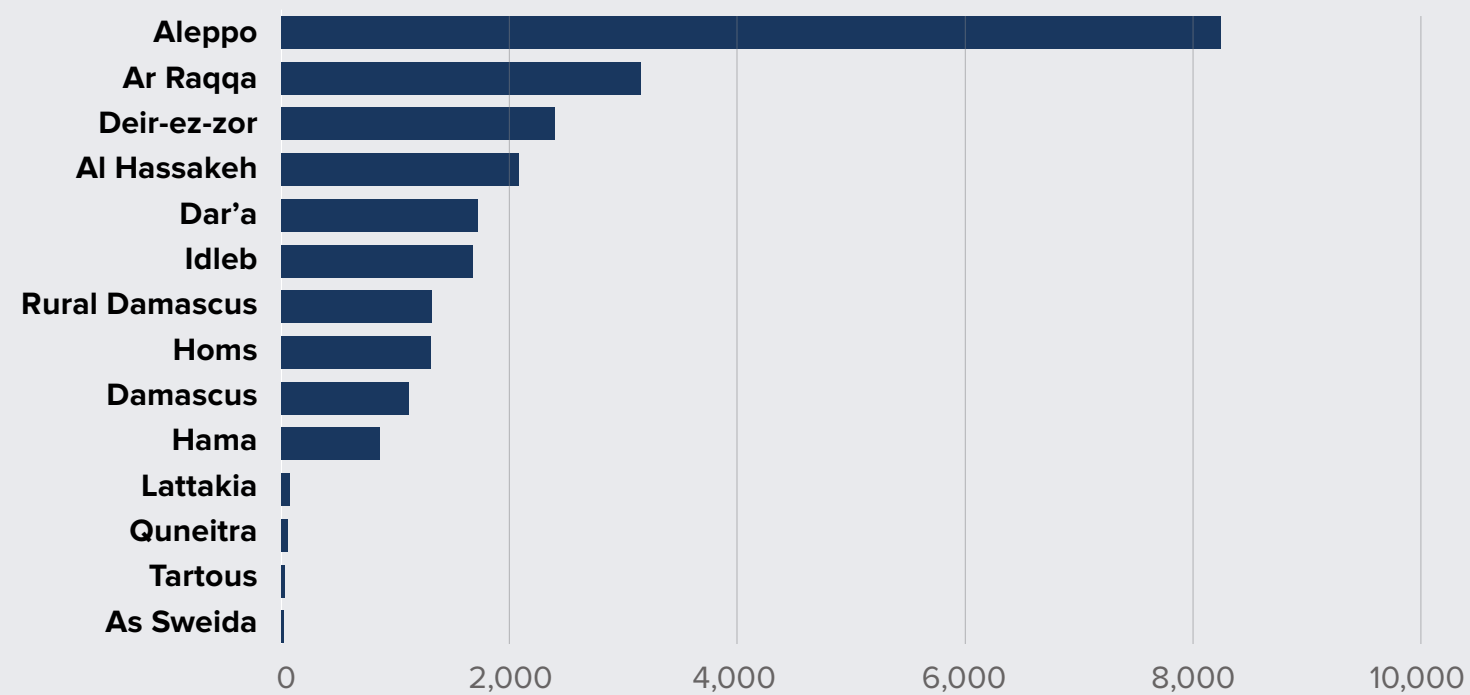

Return by Governorate of Origin (so far in 2023)