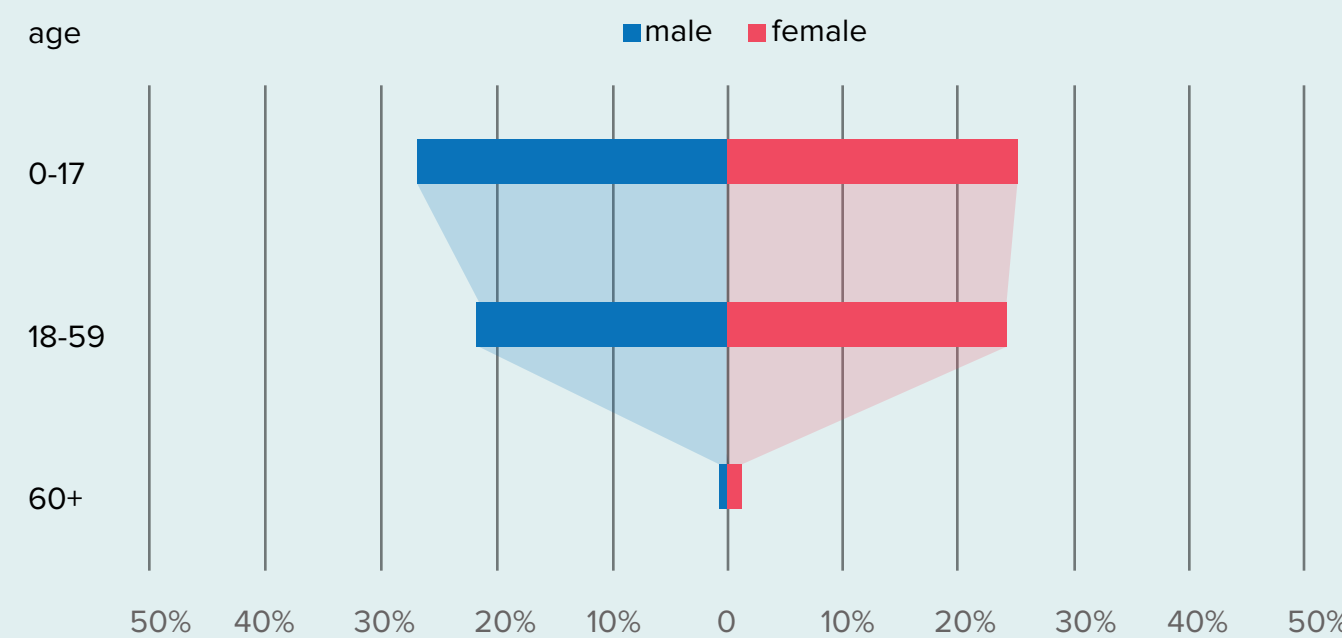

Resettlement Trends

31 August 2023 / Türkiye, Lebanon, Jordan, Iraq, and Egypt

Resettlement Submissions & Departures so far in 2023

2023 Submissions and Resubmissions
24,604

2023 Departures
16,397

Egypt
761
Submissions so far in 2023
1,150
Departures so far in 2023

Lebanon
6,685
Submissions so far in 2023
4,378
Departures so far in 2023

Jordan
5,381
Submissions so far in 2023
5,623
Departures so far in 2023

Türkiye
10,188
Submissions so far in 2023
4,684
Departures so far in 2023

Iraq
1,589
Submissions so far in 2023
562
Departures so far in 2023

Resettlement in Previous Years

Resettlement Demography (so far in 2023)

data source: [UNHCR Resettlement Data](#)
disclaimer: percentages may not add up to 100% due to rounding