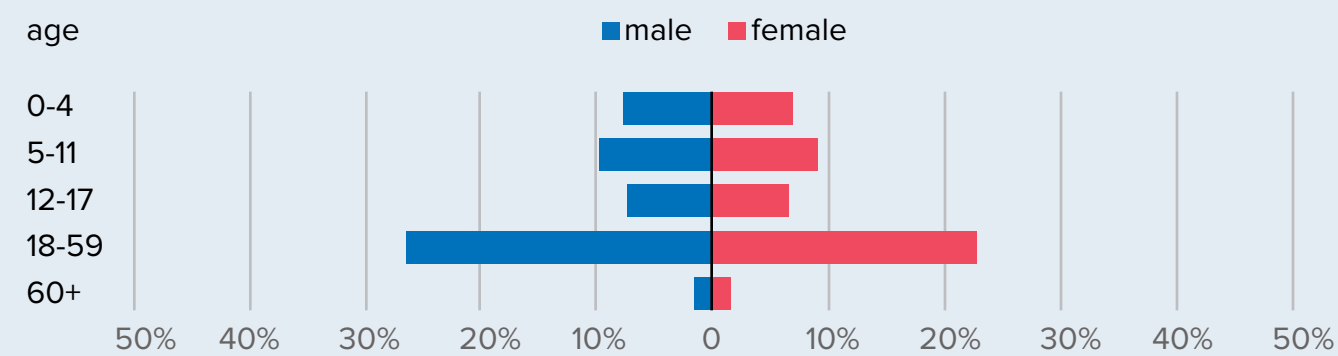

(Total includes Türkiye, Lebanon, Jordan, Iraq, Egypt, and North Africa)

Demography

Registered Syrian Refugees

5,211,718

Registered Syrian Refugees (in-camp)

302,865

Registered Syrian Refugees (urban, peri-urban, rural areas)

4,908,853

Key Facts

Click on the below for additional information

48% of the registered Syrian refugees are children under the age of 18.

94% of Syrian refugees across the region reside within the host community, mainly in urban areas; **6%** reside in camps.