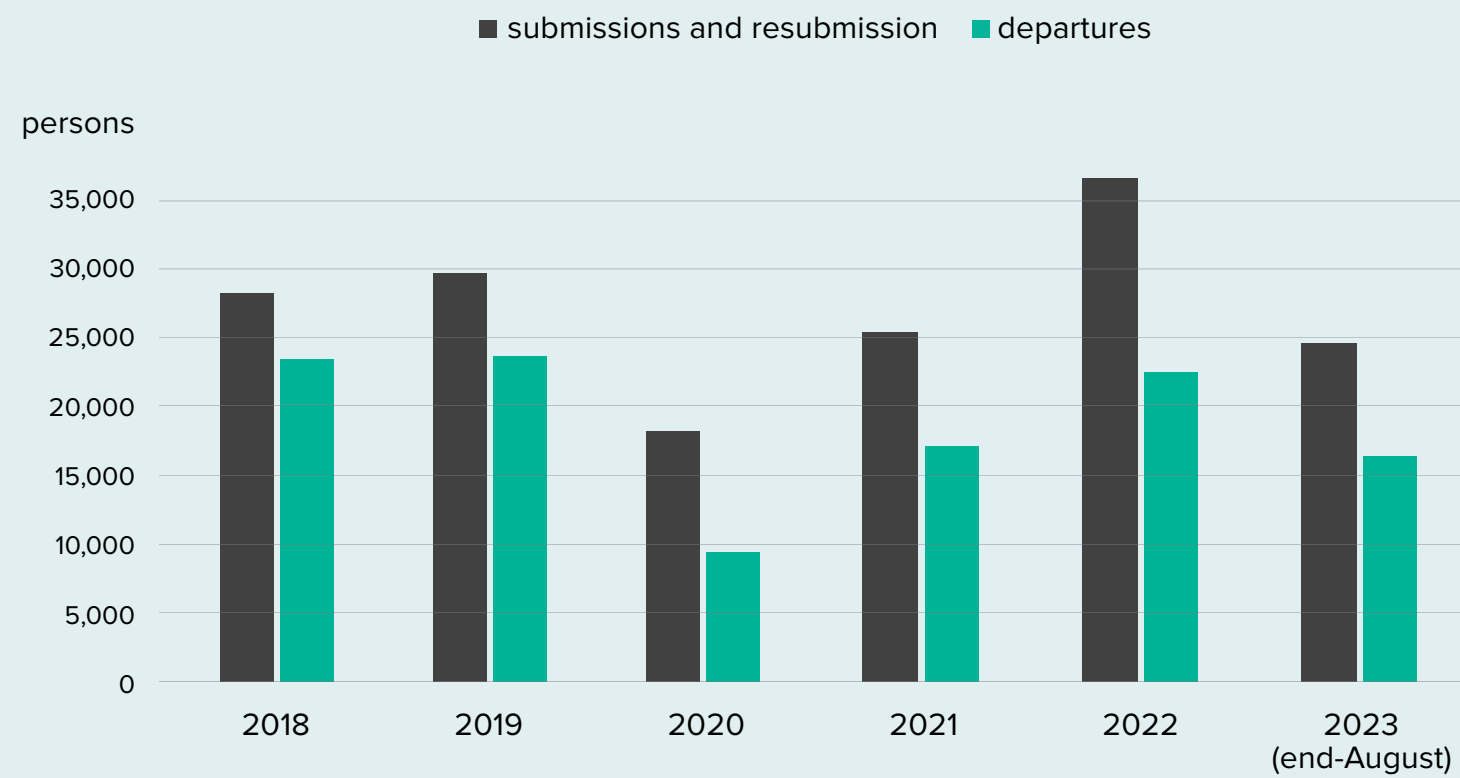

Resettlement Trends

31 August 2023 / Türkiye, Lebanon, Jordan, Iraq, and Egypt

Resettlement Submissions & Departures so far in 2023

2023 Submissions and Resubmissions
24,604

2023 Departures
16,397

Egypt
761
Submissions so far in 2023
1,150
Departures so far in 2023

Lebanon
6,685
Submissions so far in 2023
4,378
Departures so far in 2023

Jordan
5,381
Submissions so far in 2023
5,623
Departures so far in 2023

Türkiye
10,188
Submissions so far in 2023
4,684
Departures so far in 2023

Iraq
1,589
Submissions so far in 2023
562
Departures so far in 2023

Resettlement in Previous Years