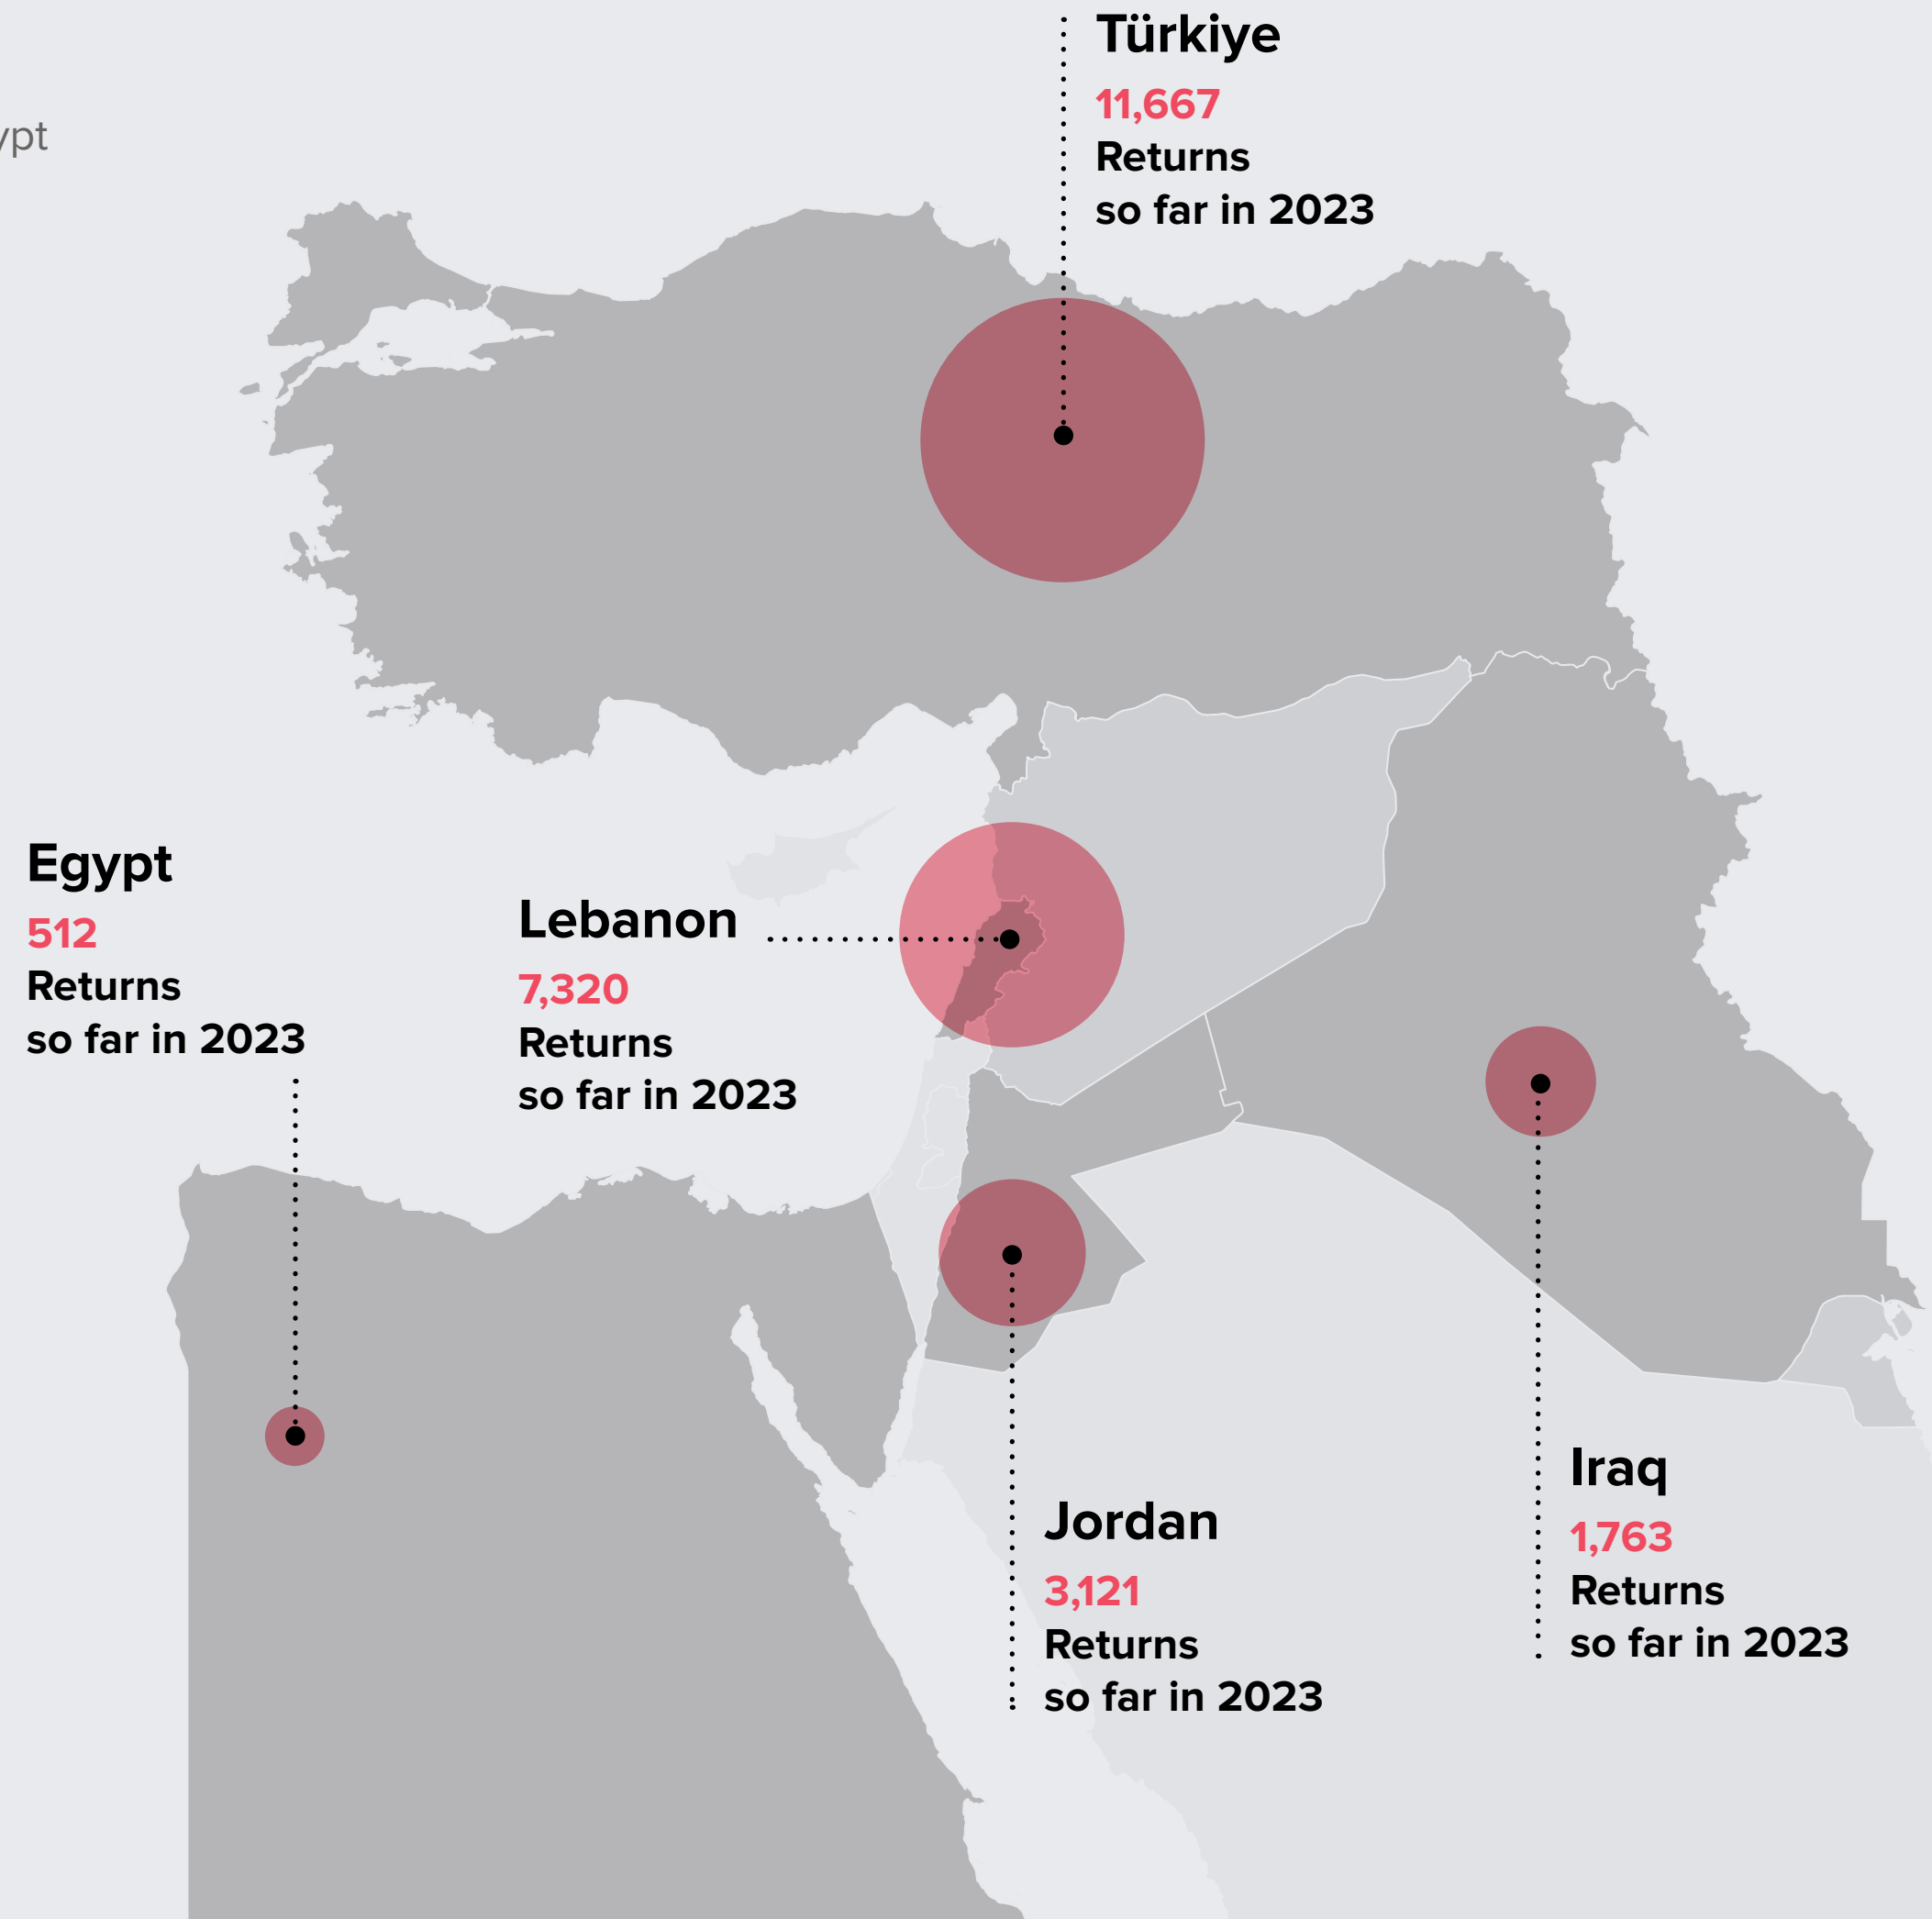

Registered Syrian Refugees in Host Countries

5,211,718

total Registered Syrian Refugees as of 31 August 2023

(Total includes Türkiye, Lebanon, Jordan, Iraq, Egypt, and North Africa)

[More on Population](#)

Registered Syrian Refugees in Host Countries

31 August 2023 / Türkiye, Lebanon, Jordan, Iraq, and Egypt

Registered Syrian Refugees in Host Countries

5,211,718

total Registered Syrian Refugees so far in 2023

Return Trends

31 August 2023 / Türkiye, Lebanon, Jordan, Iraq, and Egypt

Total Monitored Returns since 2016

378,243

Türkiye	169,425
Lebanon	83,610
Jordan	67,860
Iraq	54,636
Egypt	2,712

Total Monitored Returns in 2023

24,383

Türkiye	11,667
Lebanon	7,320
Jordan	3,121
Iraq	1,763
Egypt	512

Return Average

Daily Return Average in 2023
100

Monthly Return Average in 2023
3,048

Notes:

1. The numbers reported are only those verified or monitored by UNHCR and do not reflect the entire number of returns, which may be significantly higher.
2. Data until approximately 31 August 2023.
3. Data for Lebanon includes only those verified by UNHCR; General Security reported additional figures from their Group Returns and of these a total of 103 individuals were not known to UNHCR in the 2022 movements.
4. Data for Lebanon includes only those verified by UNHCR; General Security reported additional figures from their Group Returns and of these a total of 159 individuals were not known to UNHCR in the 2020 movements.
5. Data for Lebanon includes only those verified by UNHCR, General Security reported additional figures from their Group Returns and of these a total of 1,389 individuals were not known to UNHCR in the 2019 movements.
6. Data from 1 January 2016 to approximately 31 August 2023.