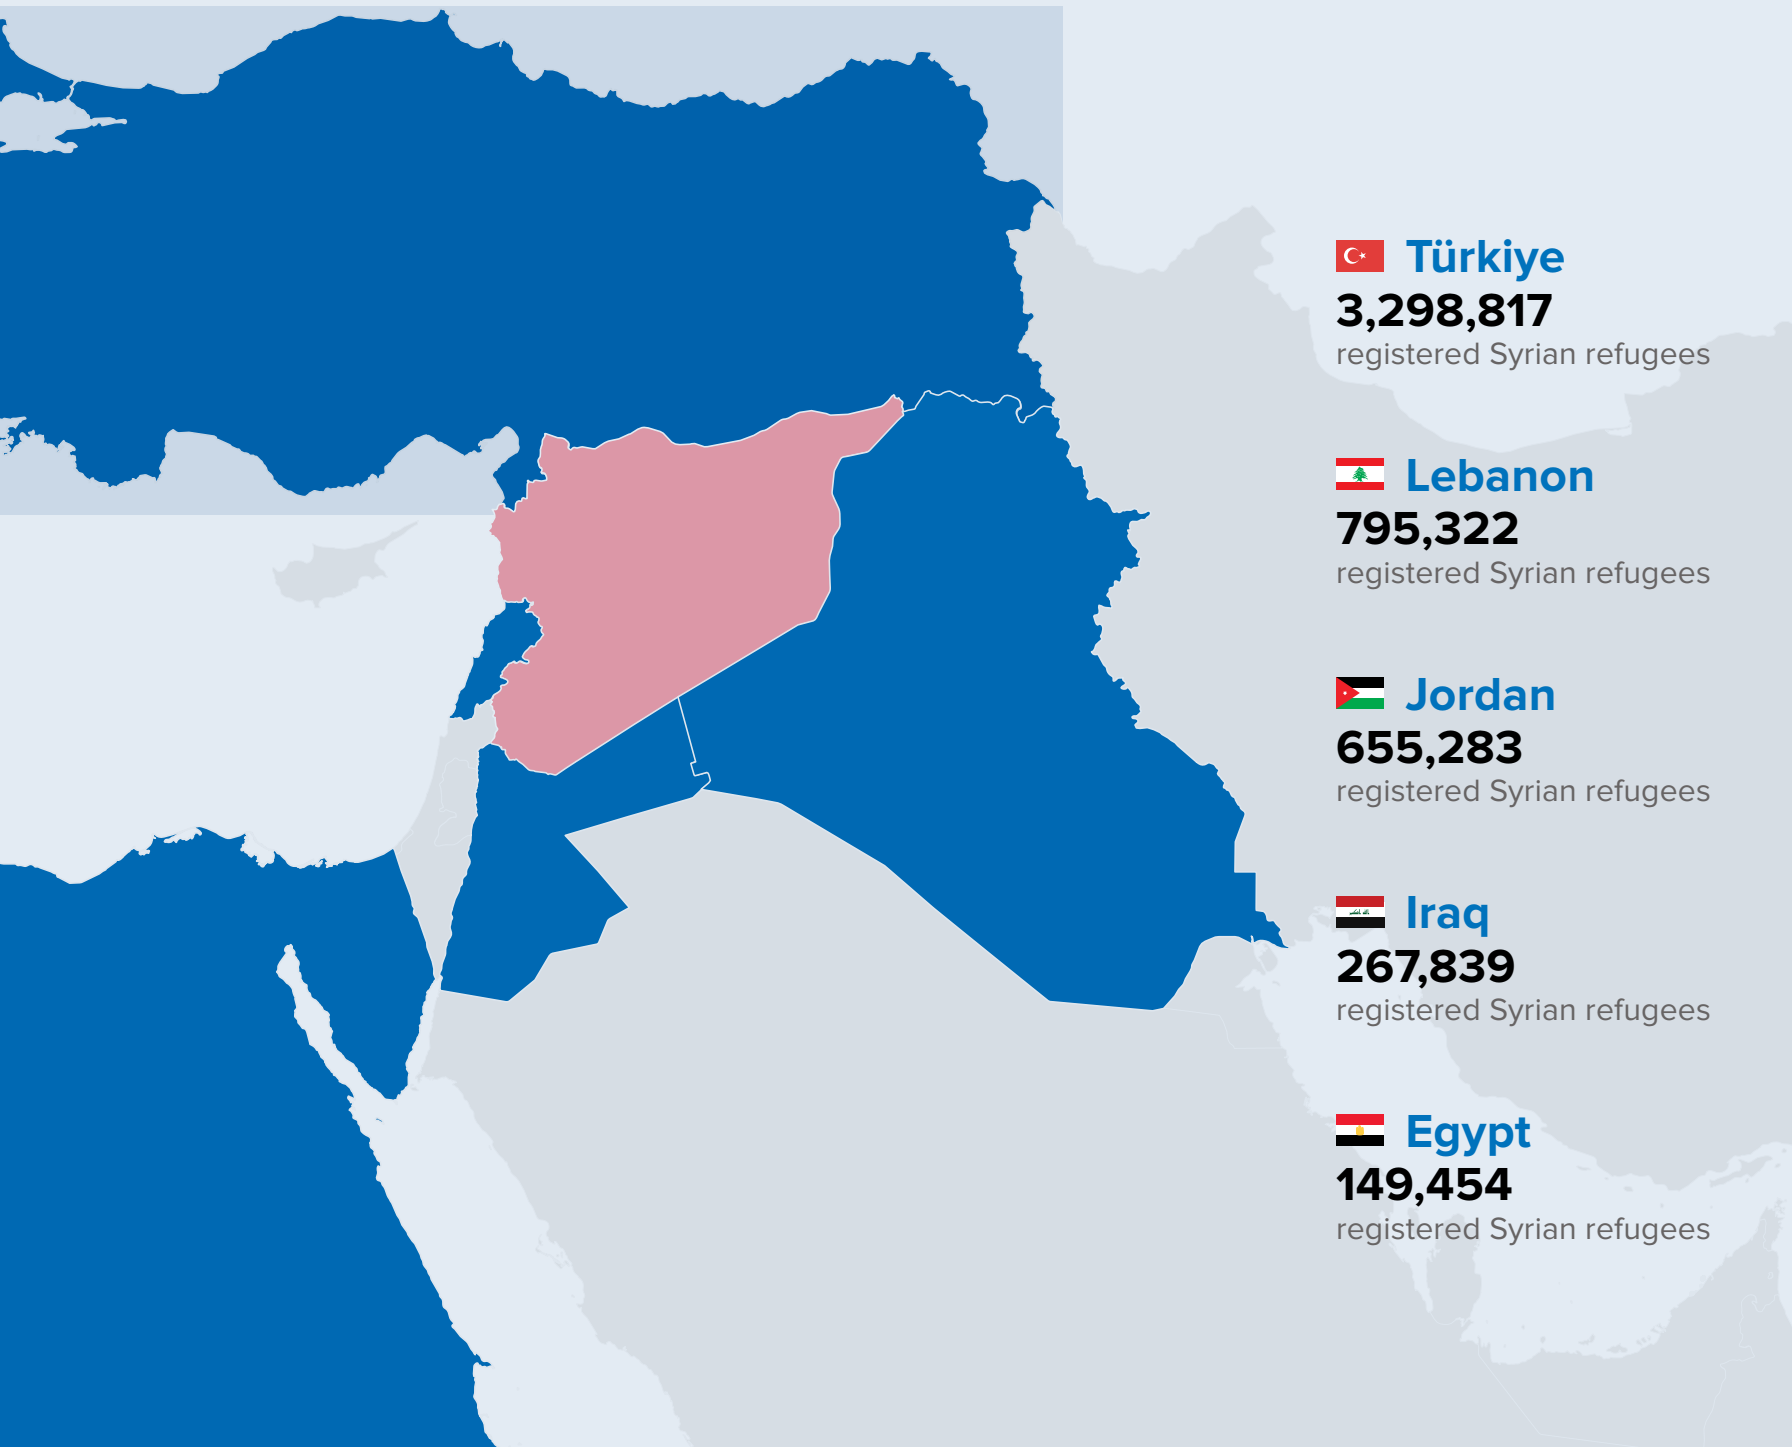

Registered Syrian Refugees in Host Countries

31 August 2023 / Türkiye, Lebanon, Jordan, Iraq, and Egypt

Registered Syrian Refugees in Host Countries

5,211,718

total Registered Syrian Refugees so far in 2023

(Total includes Türkiye, Lebanon, Jordan, Iraq, Egypt, and North Africa)