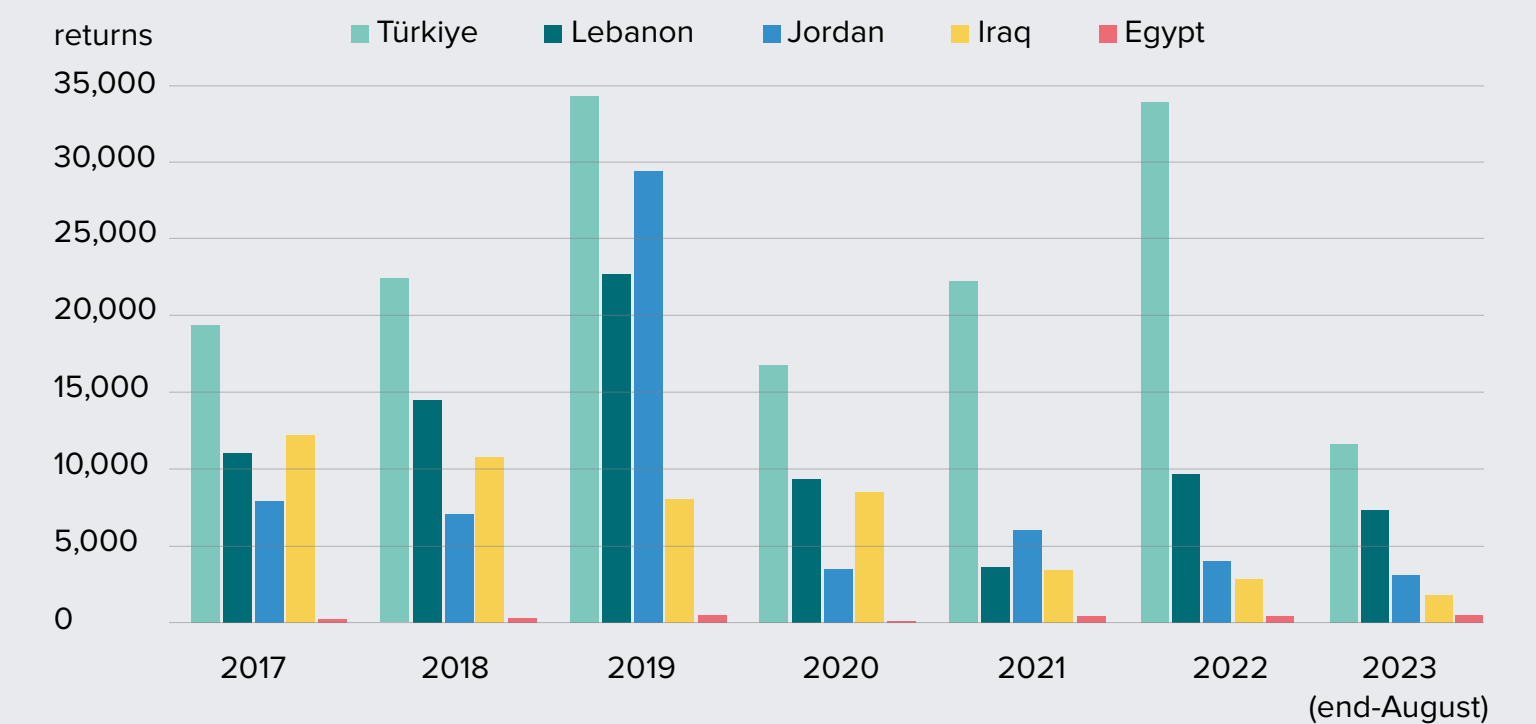

24,383

Türkiye	11,667
Lebanon	7,320
Jordan	3,121
Iraq	1,763
Egypt	512

Return Average

Daily Return Average in 2023
100

Monthly Return Average in 2023
3,048

Notes:

1. The numbers reported are only those verified or monitored by UNHCR and do not reflect the entire number of returns, which may be significantly higher.
2. Data until approximately 31 August 2023.
3. Data for Lebanon includes only those verified by UNHCR; General Security reported additional figures from their Group Returns and of these a total of 103 individuals were not known to UNHCR in the 2022 movements.
4. Data for Lebanon includes only those verified by UNHCR; General Security reported additional figures from their Group Returns and of these a total of 159 individuals were not known to UNHCR in the 2020 movements.
5. Data for Lebanon includes only those verified by UNHCR, General Security reported additional figures from their Group Returns and of these a total of 1,389 individuals were not known to UNHCR in the 2019 movements.
6. Data from 1 January 2016 to approximately 31 August 2023.

Return Trends

31 August 2023 / Türkiye, Lebanon, Jordan, Iraq, and Egypt

Regional Return Development

Return by Governorate of Origin (so far in 2023)

Return by Sex & Age (so far in 2023)

Return in Previous Years per Country

Resettlement Trends

31 August 2023 / Türkiye, Lebanon, Jordan, Iraq, and Egypt

Resettlement Submissions & Departures so far in 2023

2023 Submissions and Resubmissions
24,604

2023 Departures
16,397

Egypt
761
Submissions so far in 2023
1,150
Departures so far in 2023