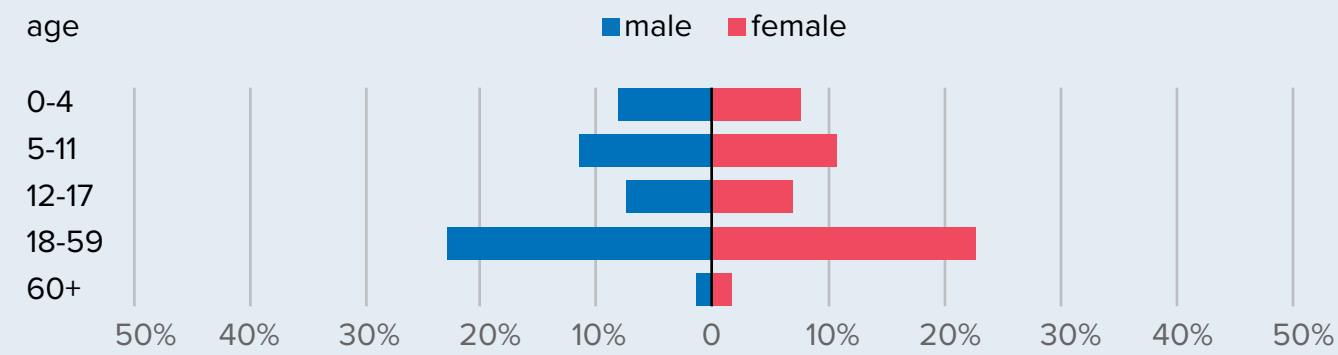

(Total includes Türkiye, Lebanon, Jordan, Iraq, Egypt, and North Africa)

Demography

Registered Syrian Refugees

5,211,718

Registered Syrian Refugees (in-camp)

302,865

Registered Syrian Refugees (urban, peri-urban, rural areas)

4,908,853

Key Facts

Click on the below for additional information

48% of the registered Syrian refugees are children under the age of 18.

94% of Syrian refugees across the region reside within the host community, mainly in urban areas; **6%** reside in camps.